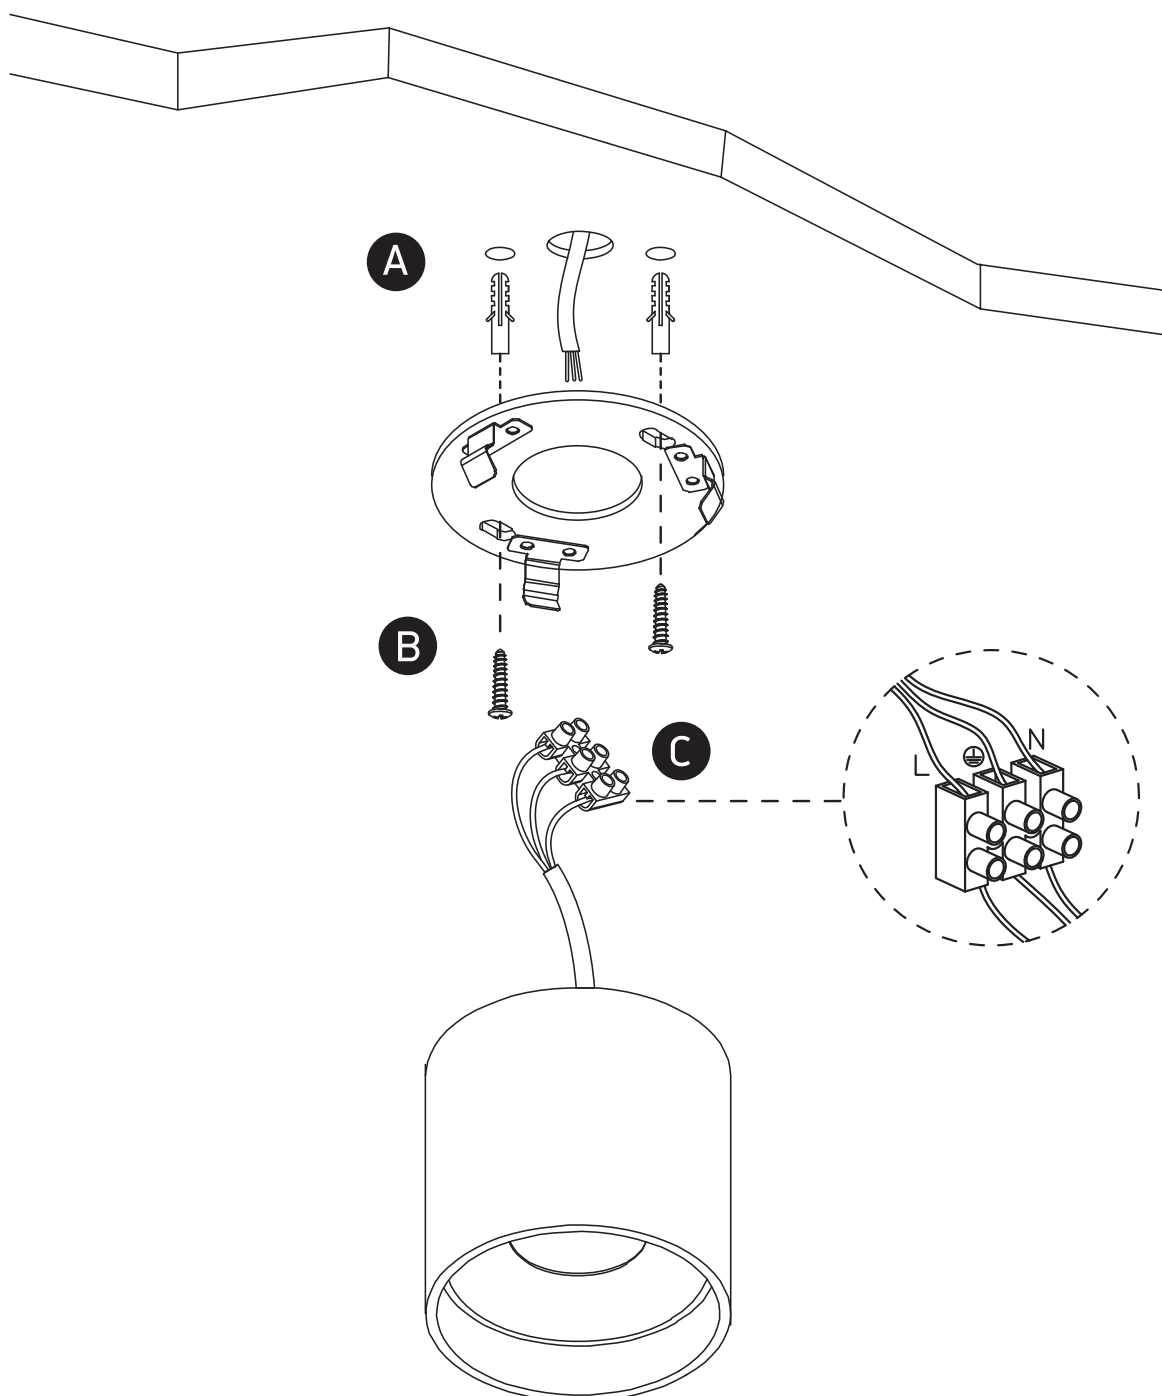

INSTALLATION MANUAL

12122C

ecolight

230V | 22W | IP20 | Die cast

Complete with 500mA driver.

90
CRI

Warnings:

1. Make sure that the product is installed properly before connecting to electricity.
2. Do not cover the fitting.
3. Maintenance and installation should only be carried out by a professional electrician.