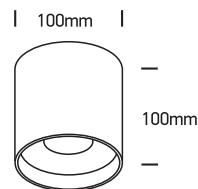

INSTALLATION MANUAL

12122C

ecolight

230V | 22W | IP20 | Die cast

Complete with 500mA driver.

90
CRI

Warnings:

1. Make sure that the product is installed properly before connecting to electricity.
2. Do not cover the fitting.
3. Maintenance and installation should only be carried out by a professional electrician.