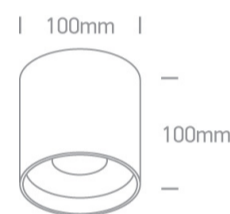

## 13 Wall &amp; Ceiling LED&gt;LED Fashion Cylinders

12122C/W/W

22W COB LED Cylinder, ideal for residential and commercial illumination.

Complete with non-dimmable LED driver.

Complies with standard EN60598-1 and any other specific standards.

## Dimensions

## Physical Specification

Item Group	13 Wall & Ceiling LED
Family	LED Fashion Cylinders
Order Code	12122C/W/W
Colour	White
Material	Die Cast
Shape	Circular
Height	100mm
Diameter	100mm
Surface Ceiling	Yes
Indoor	Yes
Adjustable	No

## Packing Info

Box Length
Box Width
Box Height
Box Weight
Pcs/Carton
Barcode
HS Code

14,5cm

14cm

11cm

0.655kg

20

5291889059387