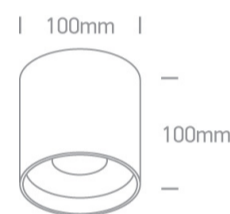

13 Wall & Ceiling LED>LED Fashion Cylinders

12122C/B/W

22W COB LED Cylinder, ideal for residential and commercial illumination.

Complete with non-dimmable LED driver.

Complies with standard EN60598-1 and any other specific standards.

Downloads

Dimensions

Physical Specification

Item Group	13 Wall & Ceiling LED
Family	LED Fashion Cylinders
Order Code	12122C/B/W
Colour	Black
Material	Die Cast
Shape	Circular
Height	100mm
Diameter	100mm
Surface Ceiling	Yes
Indoor	Yes
Adjustable	No

Kegu

Illumination Data

Colour Temperature
Lumen Output
Light Efficiency
CRI
Beam Angle
Illumination Diagram

3000K

1500lm

68,18lm/W

90

38°

Packing Info

Box Length
Box Width
Box Height
Box Weight
Pcs/Carton
Barcode
HS Code

14,5cm

14cm

11cm

0.655kg

20

5291889059370