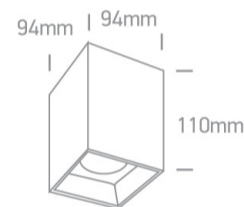

Complies with standard EN60598-1 and any other specific standards.

Downloads

Dimensions

Gallery

Physical Specification

Item Group

13 Wall & Ceiling LED

Family

Rectangular

Length

94mm

| | |
|-----------------|-------|
| Width | 94mm |
| Height | 110mm |
| Surface Ceiling | Yes |
| Indoor | Yes |
| Adjustable | No |

Electrical Characteristics

| | |
|------------------|---|
| Gear | Built In |
| Fitting + Driver | |
| Input Voltage | 220-240V |
| 50 Hz | Yes |
| 60 Hz | Yes |
| Safety Class |  |
| Power(Watts) | 20W |
| IP Rating | IP20 |
| Light Source | LED built in |
| Dimmable | No |
| F Mark |  |

Packing Info

| | |
|------------|---------------|
| Box Length | 10,5cm |
| Box Width | 10,5cm |
| Box Height | 17,5cm |
| Box Weight | 0.595kg |
| Pcs/Carton | 24 |
| Barcode | 5291889059110 |

Certification & Warranty