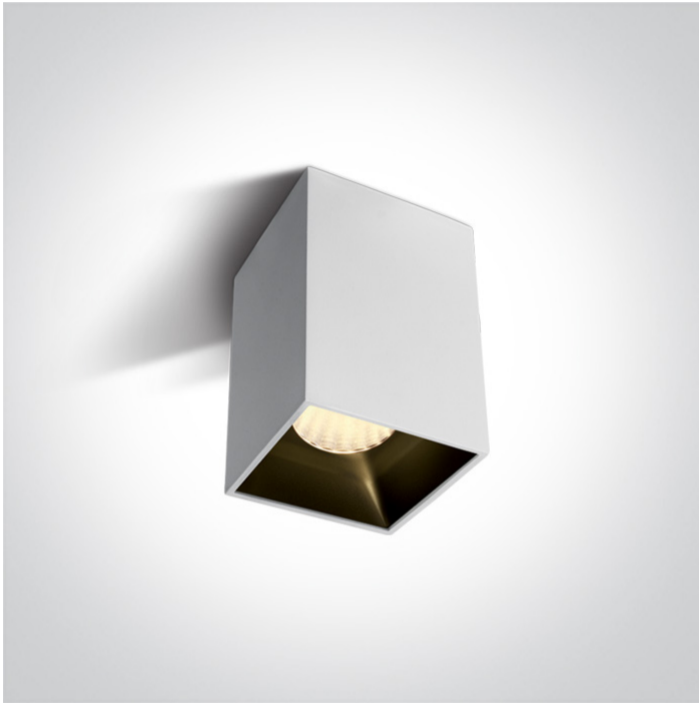

13 Wall & Ceiling LED>The Retro Dark Light Cubes

12120ZA/W/W

20W COB LED rectangular downlight, ideal for residential and commercial illumination.

Supplied with Black & Brass reflectors.

Complete with non-dimmable LED driver.

Complies with standard EN60598-1 and any other specific standards.

Downloads

Dimensions

Gallery

Physical Specification

Item Group

13 Wall & Ceiling LED

Family

The Retro Dark Light Cubes

Order Code

12120ZA/W/W

Colour

White

Material

Die Cast + Plastic

Shape

Rectangular

Length

94mm

| | |
|-----------------|-------|
| Width | 94mm |
| Height | 110mm |
| Surface Ceiling | Yes |
| Indoor | Yes |
| Adjustable | No |

Electrical Characteristics

| | |
|------------------|---|
| Gear | Built In |
| Fitting + Driver | |
| Input Voltage | 220-240V |
| 50 Hz | Yes |
| 60 Hz | Yes |
| Safety Class |  |
| Power(Watts) | 20W |
| IP Rating | IP20 |
| Light Source | LED built in |
| Dimmable | No |
| F Mark |  |