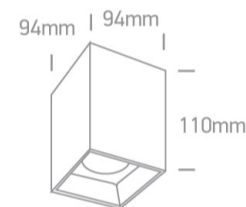

### Dimensions

Black

Material

Die Cast + Plastic

Shape

Rectangular

Length

94mm

Width	94mm
Height	110mm
Surface Ceiling	Yes
Indoor	Yes
Adjustable	No