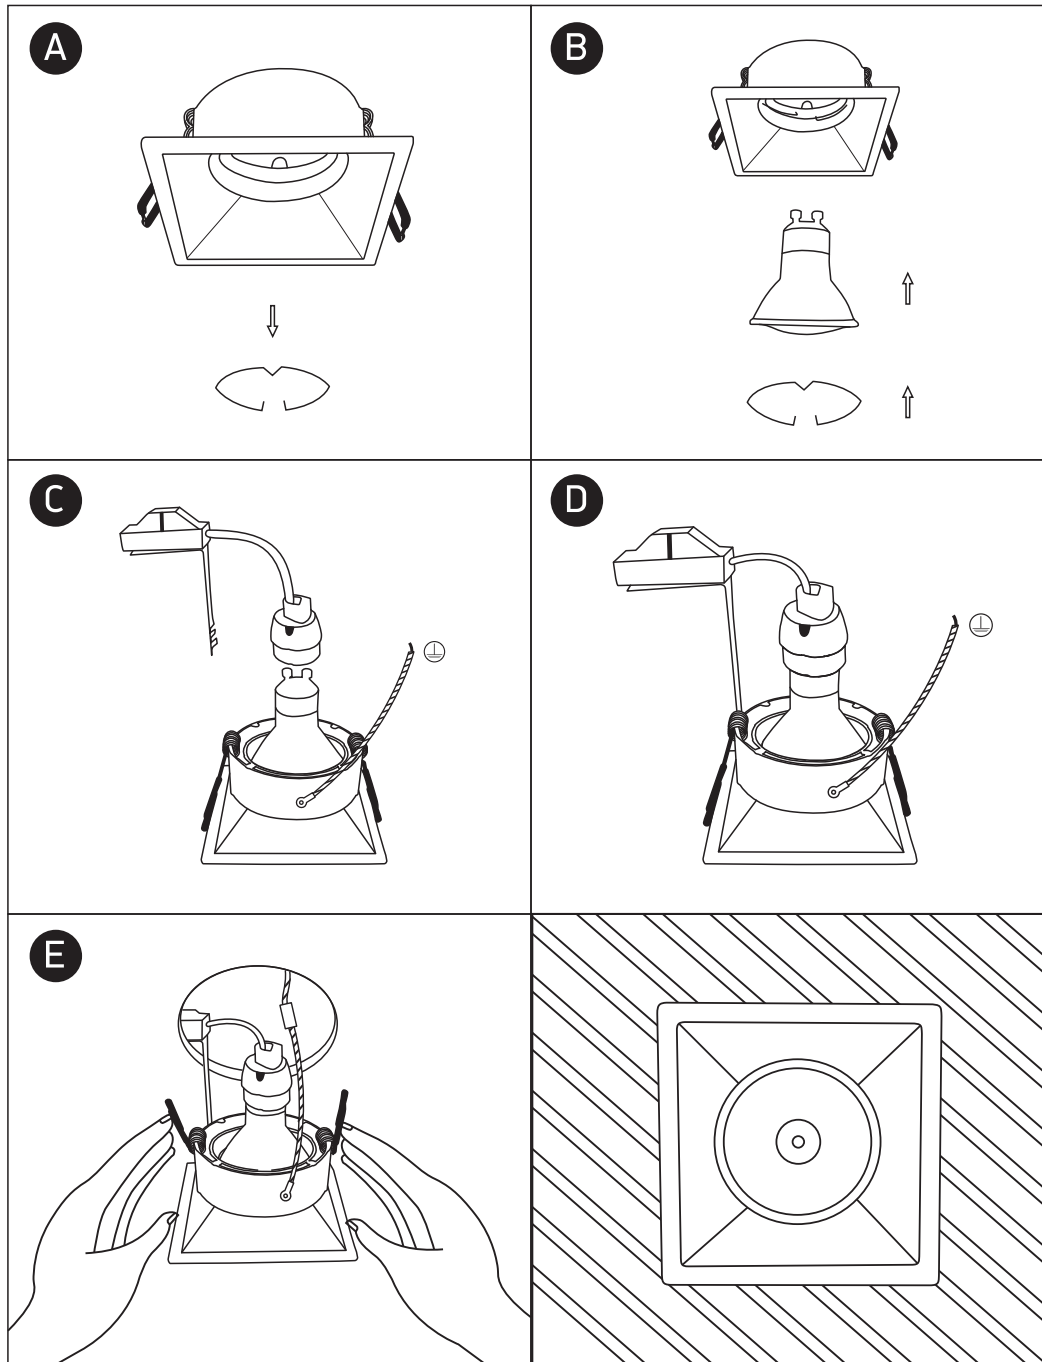

INSTALLATION MANUAL

50105TG

DARK
LIGHT

100-240V | MR16 | GU10 | 10W | IP20 | Die cast | Semi trimless

Warnings:

1. Make sure that the product is installed properly before connecting to electricity.
2. Do not cover the fitting.
3. Maintenance and installation should only be carried out by a professional electrician.