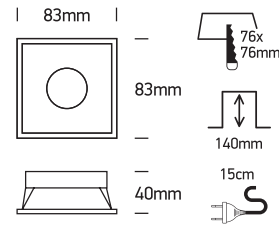

INSTALLATION MANUAL

50105TG

DARK
LIGHT

100-240V | MR16 | GU10 | 10W | IP20 | Die cast | Semi trimless

Warnings:

1. Make sure that the product is installed properly before connecting to electricity.
2. Do not cover the fitting.
3. Maintenance and installation should only be carried out by a professional electrician.