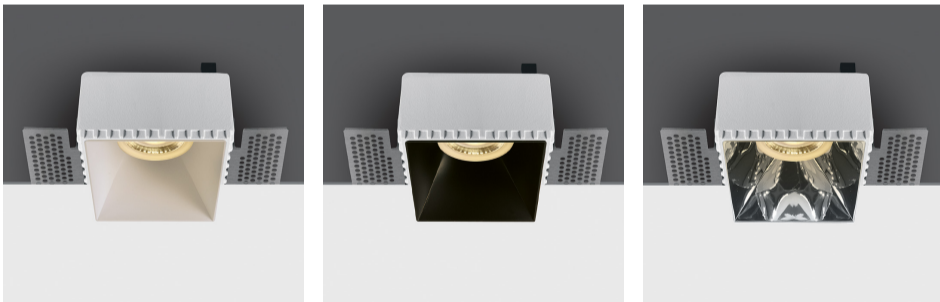

01 Recessed Spots Fixed>The Trimless Chill Out Range Square

50105RM

Trimless Recessed dark light MR16 spot with interchangeable reflector and GU10 lampholder.

Reflector must be order seperately.

Complies with standard EN60598-1 and any other specific standards.

Downloads

Dimensions

Gallery

Must be ordered separately

050098/B

050098/BS

050098/C

050098/CU

050098/G

050098/GL

050098/W

Physical Specification

Item Group	01 Recessed Spots Fixed
Family	The Trimless Chill Out Range Square
Order Code	50105RM
Colour	White
Material	Die Cast
Shape	Rectangular
Length	75mm
Width	75mm
Height	55mm
Cutout Hole Width	85mm
Cutout Hole Length	75mm
Recessed trimless ceiling	Yes
Depth Required	130mm
Indoor	Yes
Adjustable	No