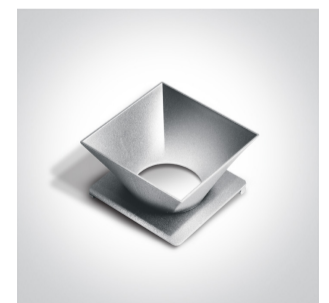

01 Recessed Spots Fixed>The Trimless Chill Out Range Square

50105RM

Trimless Recessed dark light MR16 spot with interchangeable reflector and GU10 lampholder.

Reflector must be order seperately.

Complies with standard EN60598-1 and any other specific standards.

Downloads

Dimensions

Gallery

Must be ordered separately

050098/B

050098/BS

050098/C

050098/CU

050098/G

050098/GL

050098/W

Physical Specification

Item Group	01 Recessed Spots Fixed
Family	The Trimless Chill Out Range Square
Order Code	50105RM
Colour	White
Material	Die Cast
Shape	Rectangular
Length	75mm
Width	75mm
Height	55mm
Cutout Hole Width	85mm
Cutout Hole Length	75mm
Recessed trimless ceiling	Yes
Depth Required	130mm
Indoor	Yes
Adjustable	No