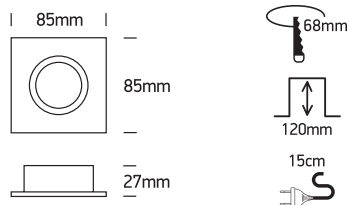

## 50105R1

100-240V | MR16 | GU10 | 10W | \*IP65 | Aluminium

\*IP65 is the protection degree for the visible part of the fitting under the ceiling. The part of the fitting hidden in the ceiling is IP20.