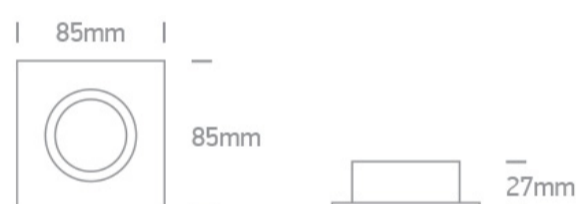

01 Recessed Spots Fixed>The IP65 Bathroom Range Aluminium

50105R1/W

IP65 Bathroom Recessed MR16 spot with GU10 lampholder.

Complies with standard EN60598-1 and any other specific standards.

Downloads

Dimensions

Physical Specification

Item Group	01 Recessed Spots Fixed
Family	The IP65 Bathroom Range Aluminium
Order Code	50105R1/W
Colour	White
Material	Aluminium
Shape	Rectangular
Length	85mm
Width	85mm
Height	27mm
Cutout Hole Diameter	68mm
Recessed Ceiling	Yes
Depth Required	120mm