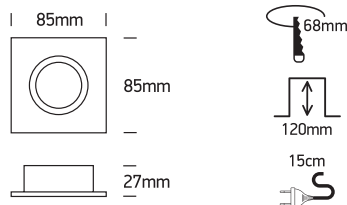

INSTALLATION MANUAL

50105R1

100-240V | MR16 | GU10 | 10W | *IP65 | Aluminium

*IP65 is the protection degree for the visible part of the fitting under the ceiling. The part of the fitting hidden in the ceiling is IP20.