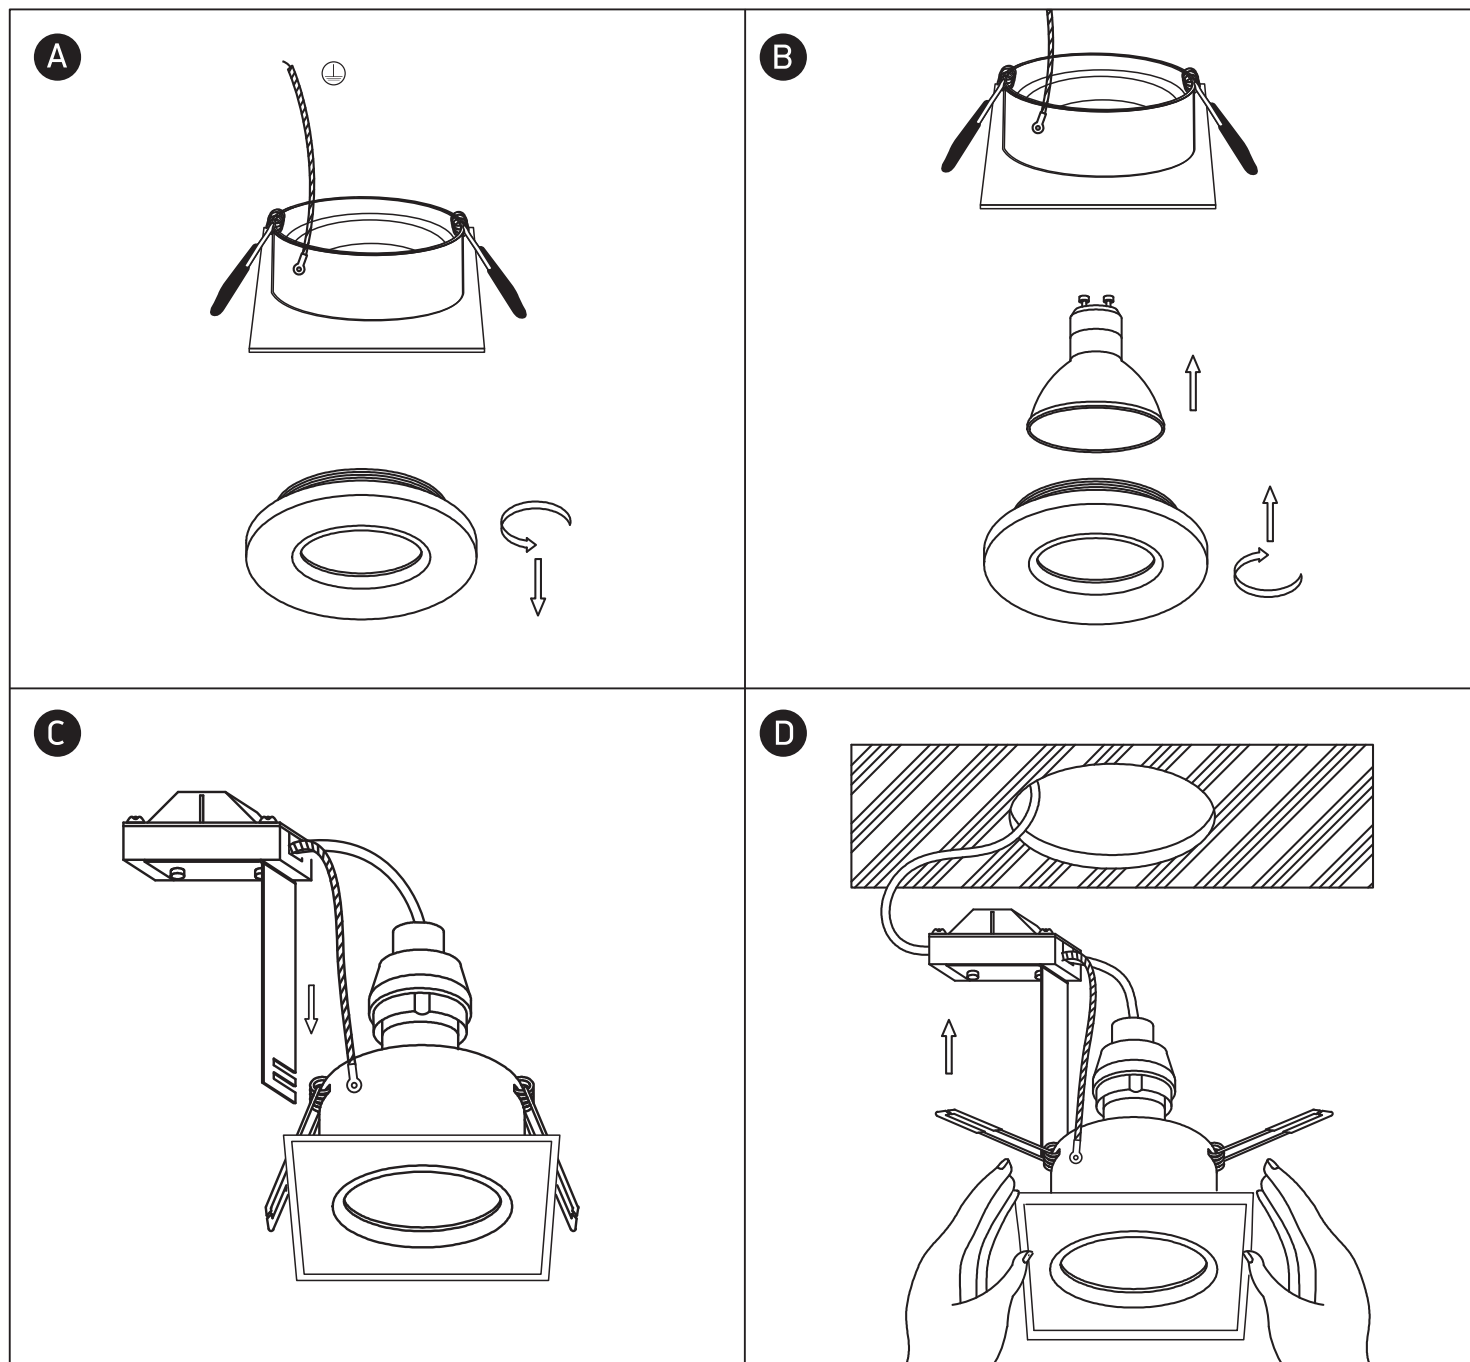

INSTALLATION MANUAL

50105R1

100-240V | MR16 | GU10 | 10W | *IP65 | Aluminium

*IP65 is the protection degree for the visible part of the fitting under the ceiling. The part of the fitting hidden in the ceiling is IP20.