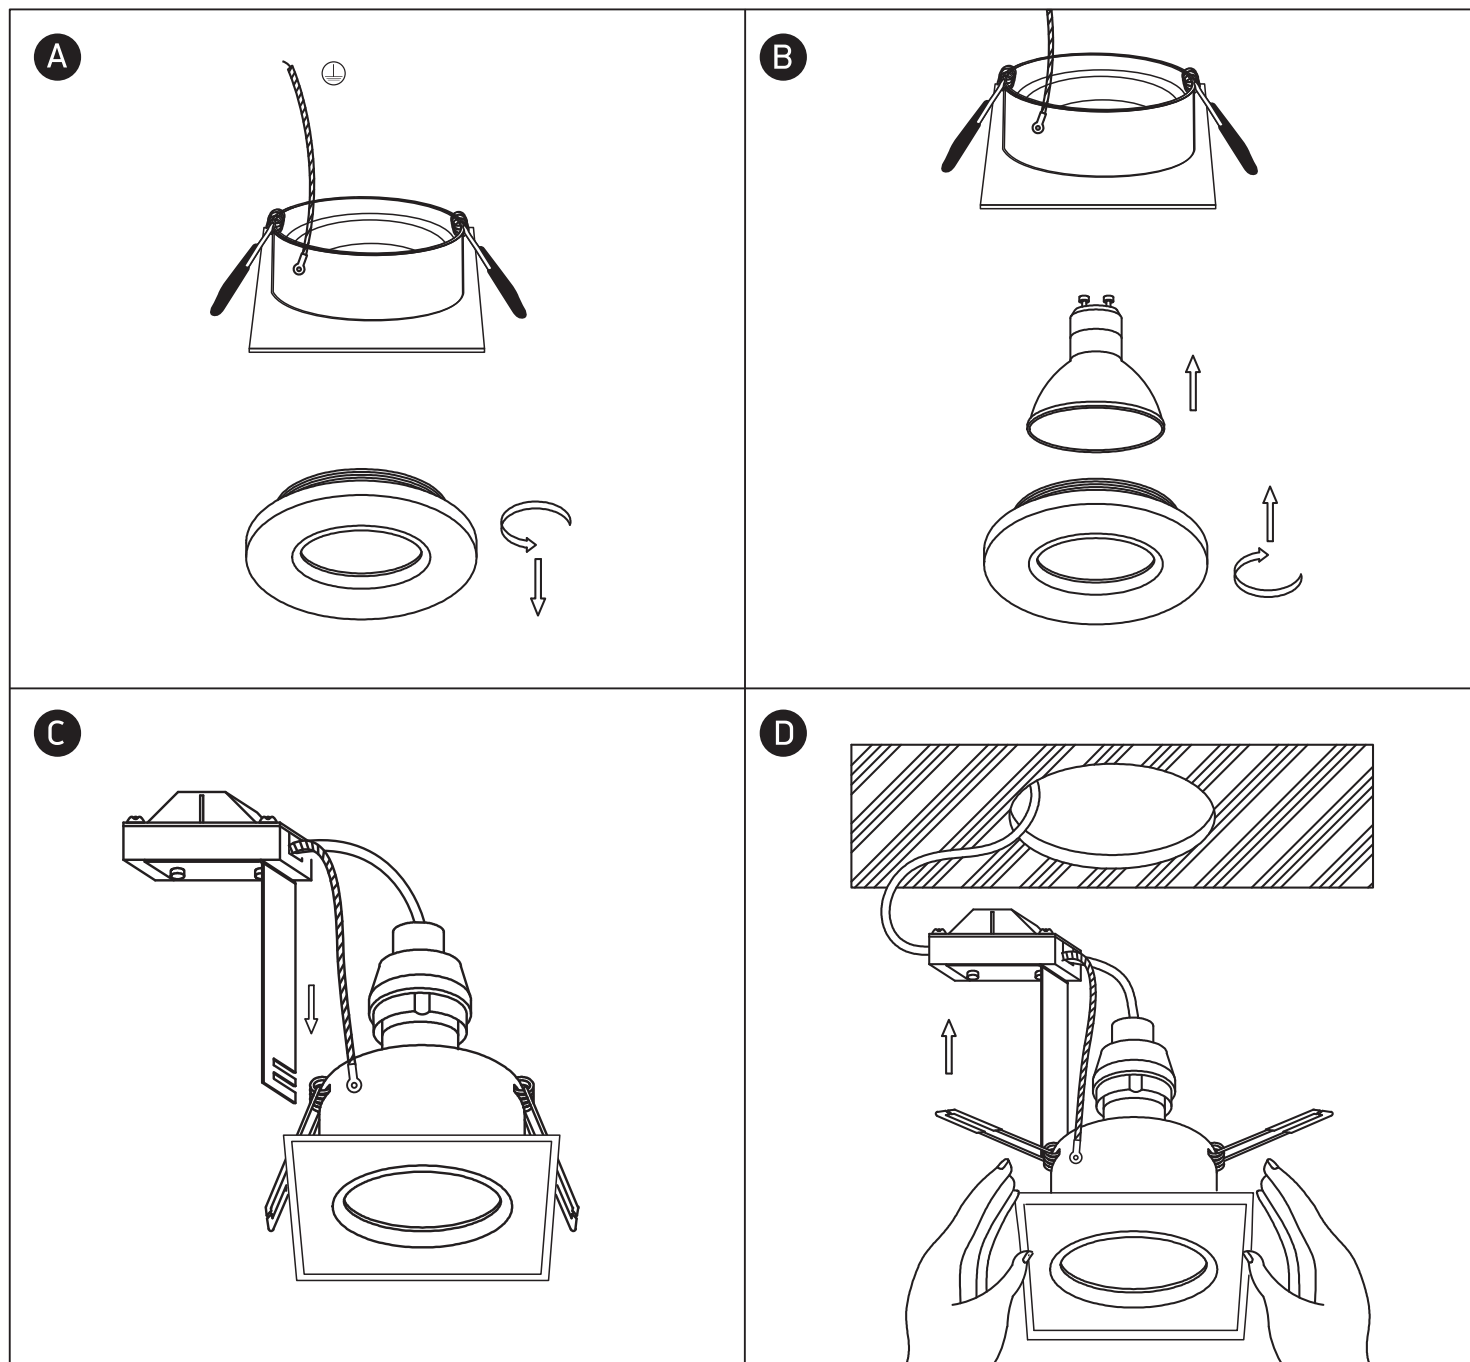

## 50105R1

100-240V | MR16 | GU10 | 10W | \*IP65 | Aluminium

\*IP65 is the protection degree for the visible part of the fitting under the ceiling. The part of the fitting hidden in the ceiling is IP20.