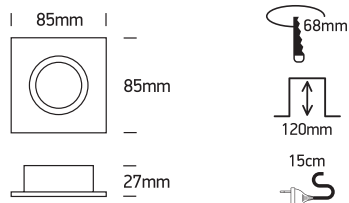

## 50105R1

100-240V | MR16 | GU10 | 10W | \*IP65 | Aluminium

\*IP65 is the protection degree for the visible part of the fitting under the ceiling. The part of the fitting hidden in the ceiling is IP20.