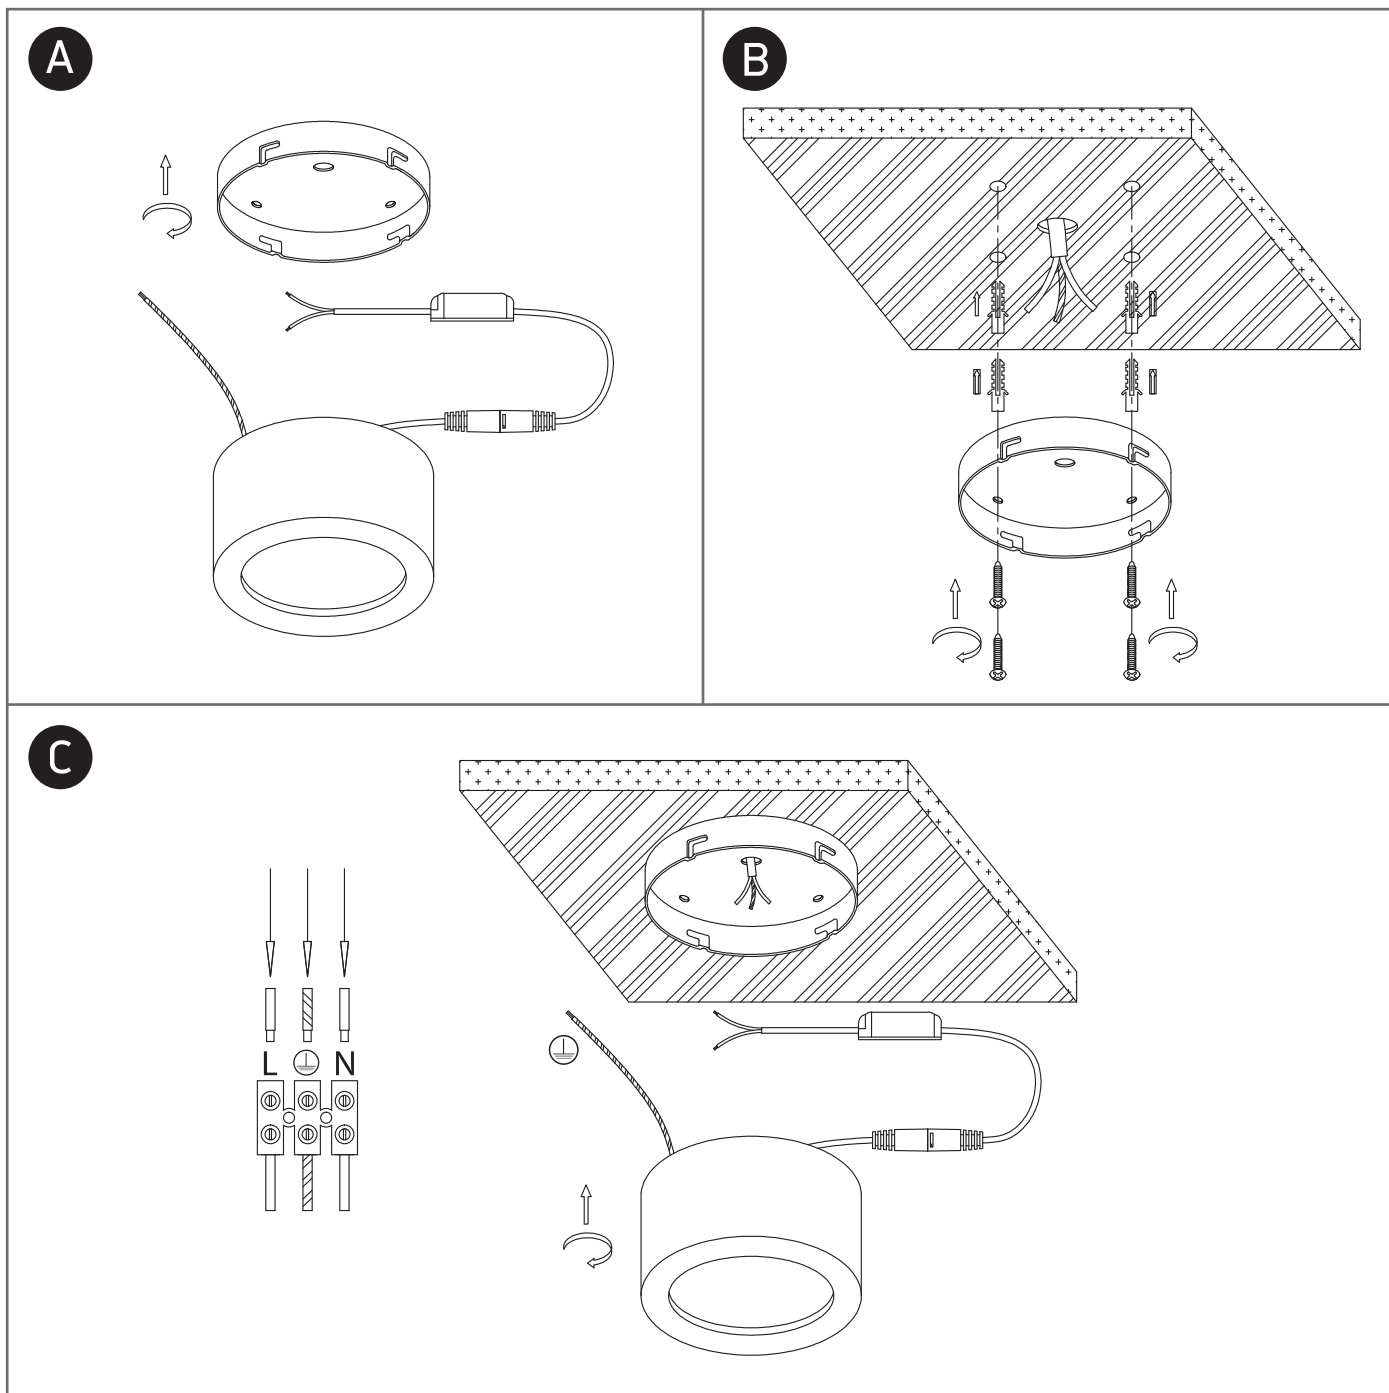

## 12116FD

**ecolight**

**DARK  
LIGHT**

**one**  
LIGHT

230V | SMD 2835 | 16W | IP20 | Die cast

Complete with driver.

**80  
CRI**