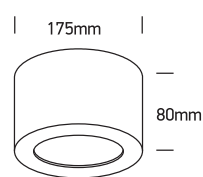

## 12116FD

**ecolight**

**DARK  
LIGHT**

**one**  
LIGHT

230V | SMD 2835 | 16W | IP20 | Die cast

Complete with driver.

**80  
CRI**