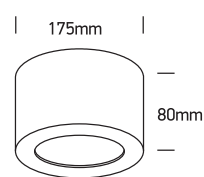

INSTALLATION MANUAL

12116FD

ecolight

DARK LIGHT

one
LIGHT

230V | SMD 2835 | 16W | IP20 | Die cast

Complete with driver.

80
CRI