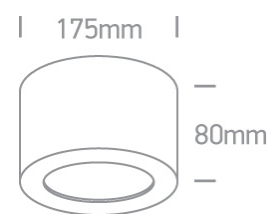

13 Wall &amp; Ceiling LED&gt;The Hidden Light Cylinders Range

12116FD/B/BS

16W LED Hidden Light Cylinders Range.

Complete with non-dimmable LED driver.

Complies with standard EN60598-1 and any other specific standards.

## Dimensions

## Physical Specification

|                 |                                  |
|-----------------|----------------------------------|
| Item Group      | 13 Wall & Ceiling LED            |
| Family          | The Hidden Light Cylinders Range |
| Order Code      | 12116FD/B/BS                     |
| Colour          | Black-Brass                      |
| Material        | Die Cast                         |
| Shape           | Circular                         |
| Height          | 80mm                             |
| Diameter        | 175mm                            |
| Surface Ceiling | Yes                              |
| Indoor          | Yes                              |
| Adjustable      | No                               |

#### Packing Info

|            |               |
|------------|---------------|
| Box Length | 18cm          |
| Box Width  | 18cm          |
| Box Height | 8,5cm         |
| Box Weight | 0.795kg       |
| Pcs/Carton | 20            |
| Barcode    | 5291889068464 |
| HS Code    | 9405409900    |