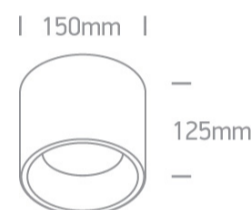

Downloads

Dimensions

Physical Specification

Item Group	13 Wall & Ceiling LED
Family	The SMD Cylinders Aluminium
Order Code	12115LD/W/W
Colour	White
Material	Aluminium
Shape	Circular
Height	125mm
Diameter	150mm
Surface Ceiling	Yes
Indoor	Yes
Adjustable	No

Illumination Data

Colour Temperature	3000K
Lumen Output	1280lm
Light Efficiency	85,33lm/W
CRI	80
Beam Angle	90°
Illumination Diagram	
Dark Light	Yes

Packing Info

Box Weight	0.738kg
Pcs/Carton	18
Barcode	5291889060994
HS Code	9405409900