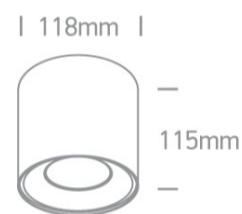

Downloads

Dimensions

Physical Specification

Item Group	13 Wall & Ceiling LED
Family	The COB LED Indoor Cylinders Aluminium
Order Code	12115LA/W/W
Colour	White
Material	Aluminium
Shape	Circular
Height	115mm
Diameter	118mm
Surface Wall	Yes
Indoor	Yes
Adjustable	No

Illumination Data

Colour Temperature	3000K
Lumen Output	1300lm
Light Efficiency	86,67lm/W
CRI	80
Beam Angle	50°
Illumination Diagram	

Packing Info

Box Weight	0.552kg
Pcs/Carton	36
Barcode	5291889044901
HS Code	9405409900