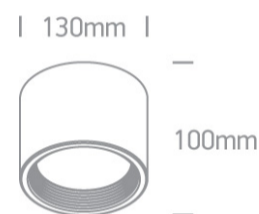

## 13 Wall &amp; Ceiling LED&gt;The SMD Cylinders Aluminium

12115L/W/W

15W SMD LED ceiling downlight, ideal for residential and commercial illumination.

Complete with non-dimmable LED driver.

Complies with standard EN60598-1 and any other specific standards.

## Dimensions

## Physical Specification

Item Group	13 Wall & Ceiling LED
Family	The SMD Cylinders Aluminium
Order Code	12115L/W/W
Colour	White
Material	Aluminium
Shape	Circular
Height	100mm
Diameter	130mm
Surface Ceiling	Yes
Indoor	Yes
Adjustable	No

## Illumination Data

Colour Temperature
Lumen Output
Light Efficiency
CRI
Beam Angle
Illumination Diagram

3000K

1280lm

85,33lm/W

80

90°