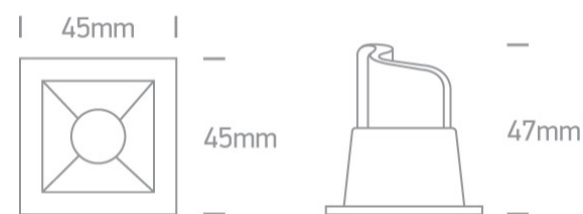

02 Recessed Spots Fixed LED>Mini Shop Square Boxes

50102B/W/W

2W LED recessed spot, IP20.

Use 89004A driver.

Complies with standard EN60598-1 and any other specific standards.

Downloads

Dimensions

Physical Specification

Item Group	02 Recessed Spots Fixed LED
Family	Mini Shop Square Boxes
Order Code	50102B/W/W
Colour	White
Material	Die Cast
Shape	Rectangular
Length	45mm
Width	45mm
Height	47mm
Cutout Hole Width	36mm
Cutout Hole Length	36mm
Recessed Ceiling	Yes

Depth Required	60mm
Indoor	Yes
Adjustable	No

Electrical Characteristics

Fitting

Input Type	Constant Current
Input Current	700mA
Safety Class	
Power(Watts)	2W
IP Rating	IP20
Light Source	LED built in
LED Type	COB
LED Brand	Cree
Cable Length	30cm
F Mark	

Illumination Data

Colour Temperature	3000K
Lumen Output	160lm
Light Efficiency	80lm/W
CRI	90
Beam Angle	30°
Illumination Diagram	

Packing Info

Box Length	7cm
Box Width	6,5cm
Box Height	6cm

Pcs/Carton

100

Завантажено з mamadecor.ua