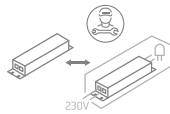

INSTALLATION MANUAL

12115L

ecolight

80 CRI

230V | SMD 2835 | 15W | IP40 | Aluminium
Complete with 350mA driver.

one
LIGHT

Warnings:

1. Make sure that the product is installed properly before connecting to electricity.
2. Do not cover the fitting.
3. Maintenance and installation should only be carried out by a professional electrician.