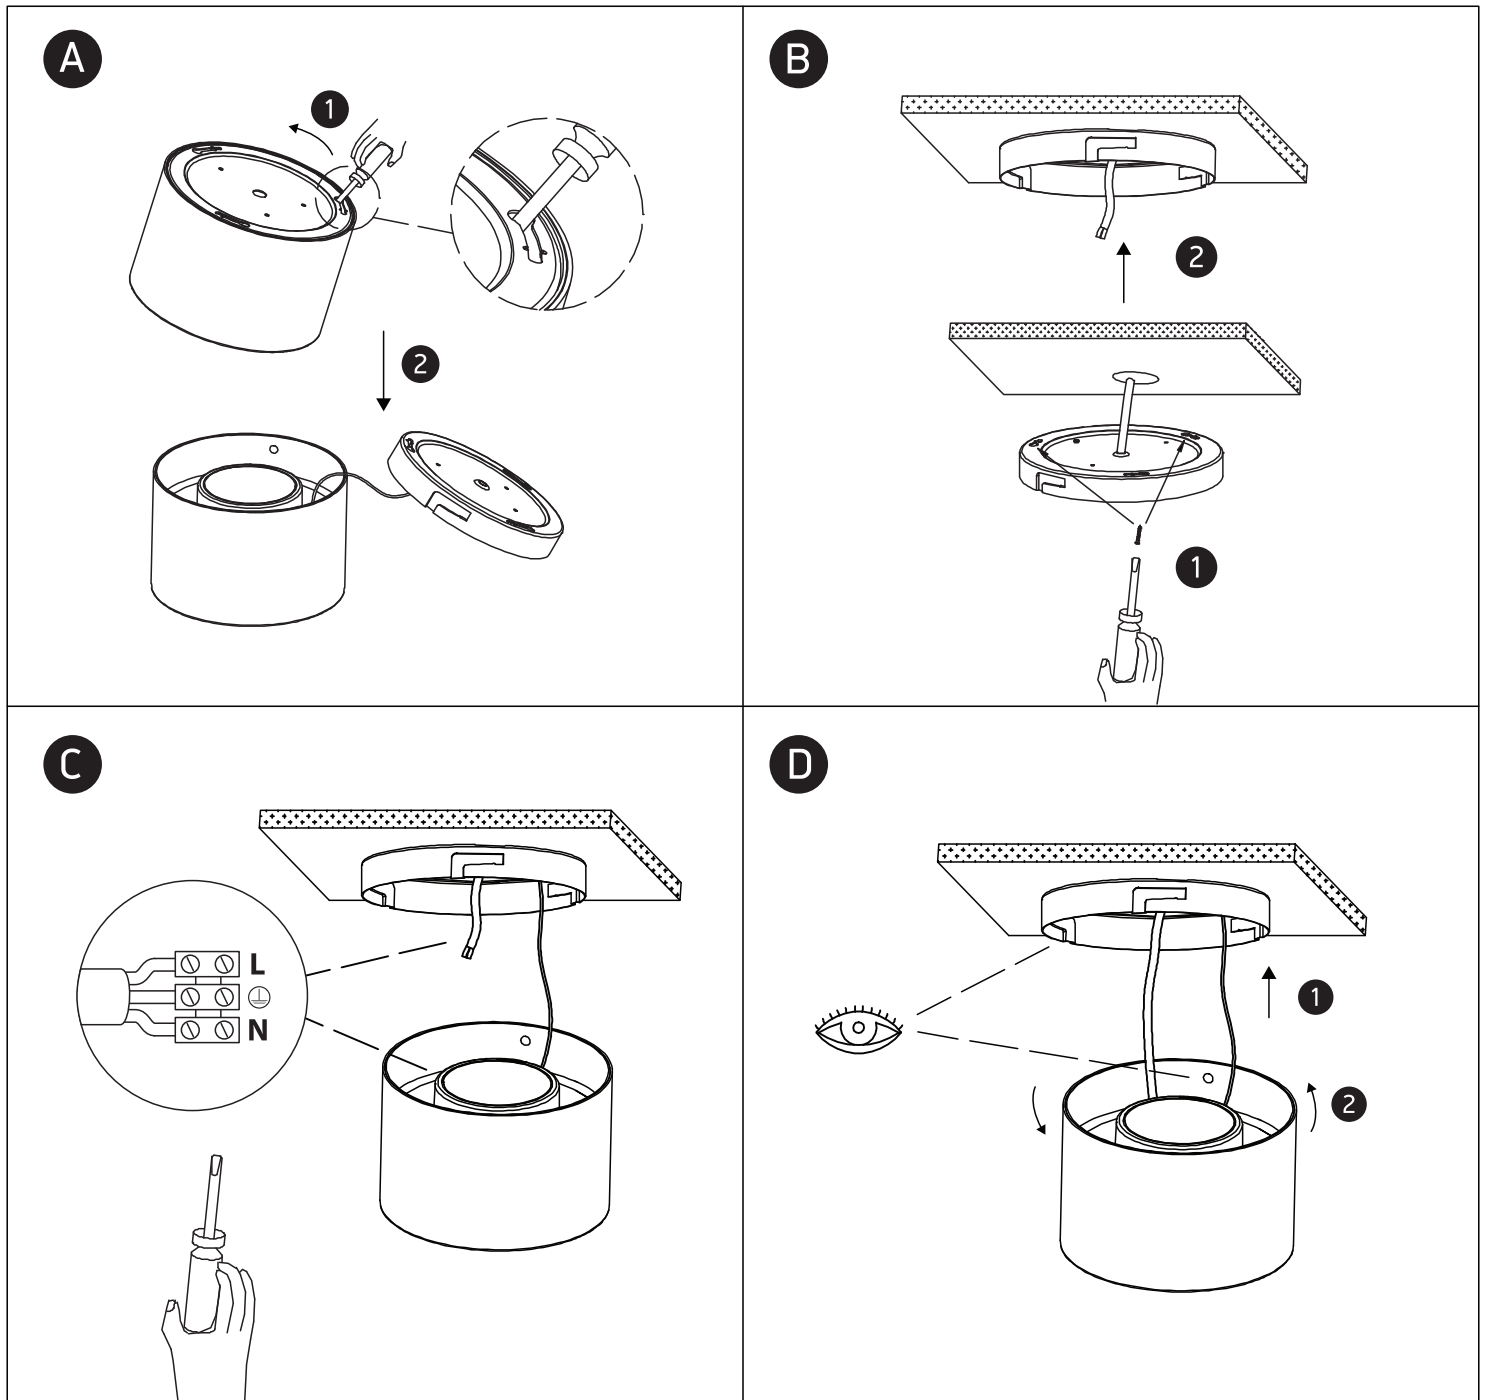

INSTALLATION MANUAL

12115L

ecolight

80 CRI

230V | SMD 2835 | 15W | IP40 | Aluminium
Complete with 350mA driver.

one
LIGHT

Warnings:

1. Make sure that the product is installed properly before connecting to electricity.
2. Do not cover the fitting.
3. Maintenance and installation should only be carried out by a professional electrician.