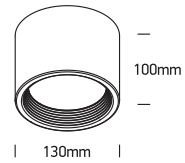

INSTALLATION MANUAL

12115L

ecolight

80 CRI

230V | SMD 2835 | 15W | IP40 | Aluminium
Complete with 350mA driver.

one
LIGHT

Warnings:

1. Make sure that the product is installed properly before connecting to electricity.
2. Do not cover the fitting.
3. Maintenance and installation should only be carried out by a professional electrician.