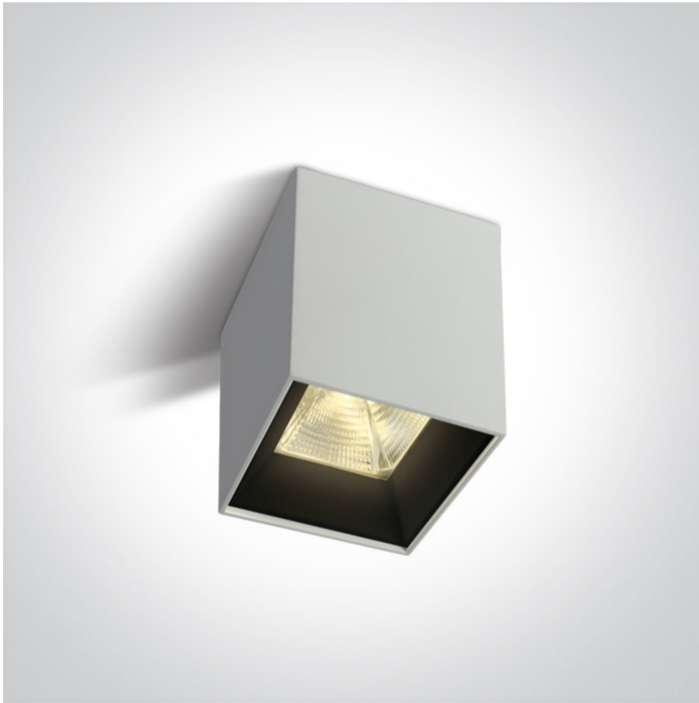

13 Wall & Ceiling LED>Dark Light Pro Square Cubes

12115HA/W/W

15W COB LED ceiling downlight, ideal for residential and commercial illumination.

Complete with non-dimmable LED driver.

Complies with standard EN60598-1 and any other specific standards.

Downloads

Dimensions

Physical Specification

Item Group	13 Wall & Ceiling LED
Family	Dark Light Pro Square Cubes
Order Code	12115HA/W/W
Colour	White
Material	Aluminium
Shape	Rectangular
Length	100mm
Width	100mm
Height	120mm
Surface Ceiling	Yes
Indoor	Yes
Adjustable	No

Electrical Characteristics

Gear	Built In
Fitting + Driver	
Input Voltage	220-240V
50 Hz	Yes
60 Hz	Yes
Safety Class	
Power(Watts)	15W
IP Rating	IP20
Light Source	LED built in
Dimmable	No
F Mark	

Fitting	
Input Type	Constant Current
Input Current	350mA
Voltage	40V
Power(Watts)	14W
IP Rating	IP20
Light Source	LED built in
LED Type	COB
LED Brand	Philips