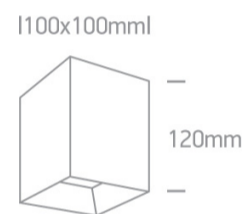

Downloads

Dimensions

Physical Specification

Item Group	13 Wall & Ceiling LED
Family	Dark Light Pro Square Cubes
Order Code	12115HA/W/W
Colour	White
Material	Aluminium
Shape	Rectangular
Length	100mm
Width	100mm
Height	120mm
Surface Ceiling	Yes
Indoor	Yes
Adjustable	No

Illumination Data

Colour Temperature	3000K
Lumen Output	1200lm
Light Efficiency	80lm/W
CRI	80
Beam Angle	60°
Illumination Diagram	
Dark Light	Yes

Packing Info

Box Weight	0.632kg
Pcs/Carton	48
Barcode	5291889060932
HS Code	9405409900