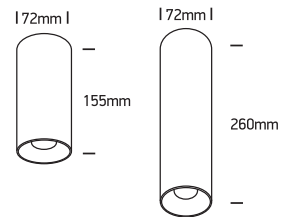

INSTALLATION MANUAL

12115D, 12124D

ecolight

230V | 15W / 24W | IP20 | Aluminium + plastic reflector
Complete with driver.

80
CRI

Warnings:

1. Make sure that the product is installed properly before connecting to electricity.
2. Do not cover the fitting.
3. Maintenance and installation should only be carried out by a professional electrician.