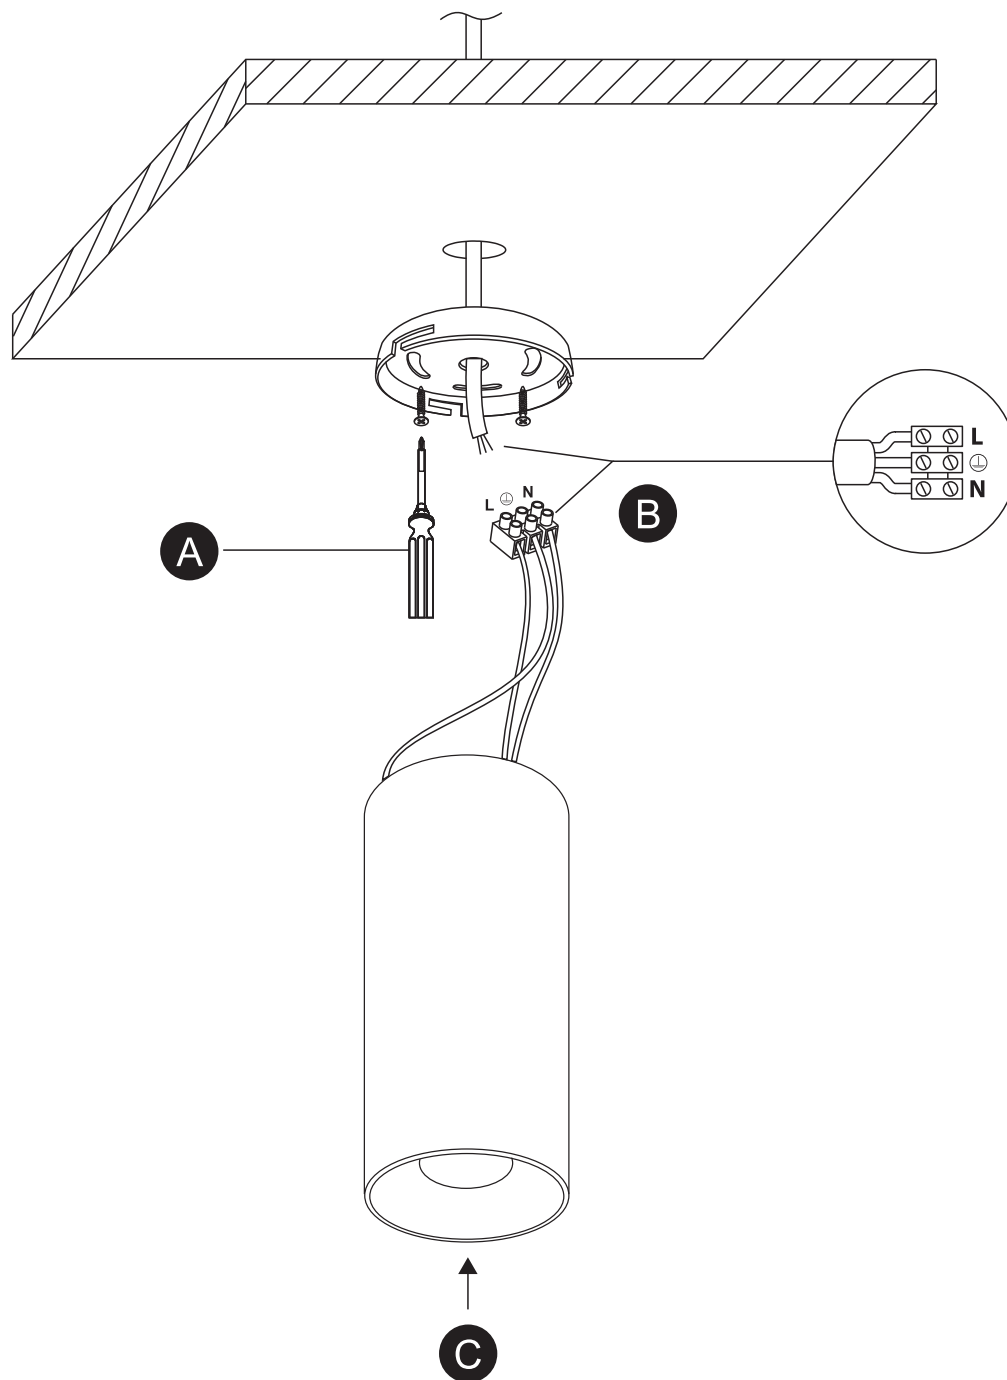

INSTALLATION MANUAL

12115D, 12124D

ecolight

230V | 15W / 24W | IP20 | Aluminium + plastic reflector
Complete with driver.

80
CRI

Warnings:

1. Make sure that the product is installed properly before connecting to electricity.
2. Do not cover the fitting.
3. Maintenance and installation should only be carried out by a professional electrician.