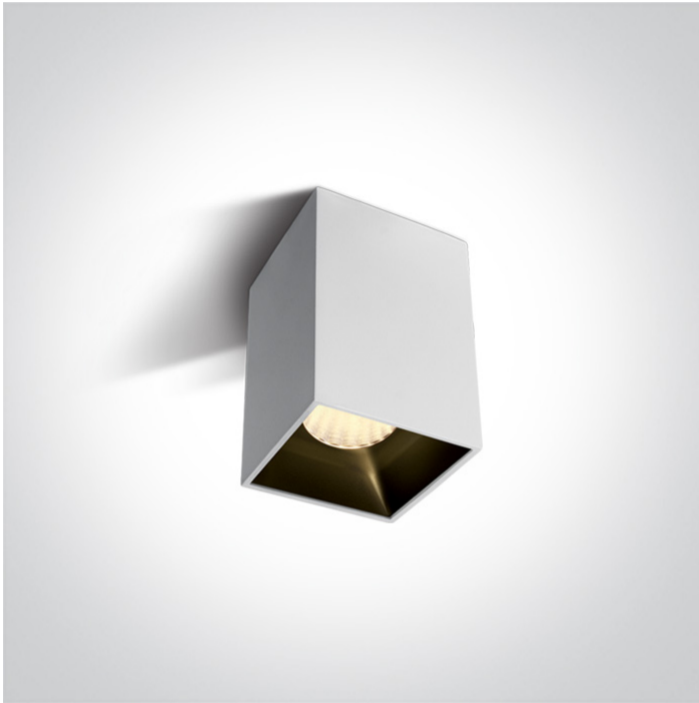

13 Wall & Ceiling LED>The Retro Dark Light Cubes

12112ZA/W/W

12W COB LED rectangular ceiling downlight, ideal for residential and commercial illumination.

Supplied with Black & Brass reflectors.

Complete with non-dimmable LED driver.

Complies with standard EN60598-1 and any other specific standards.

Downloads

Dimensions

Gallery

Physical Specification

Item Group

13 Wall & Ceiling LED

Family

The Retro Dark Light Cubes

Order Code

12112ZA/W/W

Colour

White

Material

Die Cast + Plastic

Shape