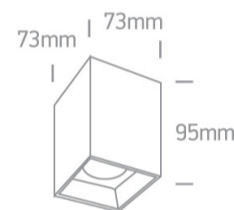

Complies with standard EN60598-1 and any other specific standards.

Downloads

Dimensions

Gallery

Physical Specification

Item Group

13 Wall & Ceiling LED

Family

Rectangular

Length

73mm

Width	73mm
Height	95mm
Surface Ceiling	Yes
Indoor	Yes
Adjustable	No

Electrical Characteristics

Gear	Built In
Fitting + Driver	
Input Voltage	220-240V
50 Hz	Yes
60 Hz	Yes
Safety Class	
Power(Watts)	12W
IP Rating	IP20
Light Source	LED built in
Dimmable	No
F Mark	

Illumination Data

Colour Temperature	3000K
Lumen Output	960lm
Light Efficiency	80lm/W
CRI	80
Beam Angle	45°
Illumination Diagram	
Dark Light	Yes

Packing Info

Box Length	8cm
Box Width	8cm
Box Height	15,5cm
Box Weight	0.406kg
Pcs/Carton	30
Barcode	5291889059127