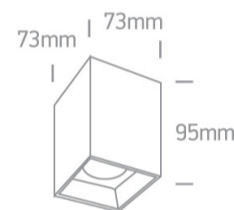

### Dimensions

### Physical Specification

Item Group	13 Wall & Ceiling LED
Family	The Retro Dark Light Cubes
Order Code	12112ZA/B/W
Colour	Black
Material	Die Cast + Plastic
Shape	Rectangular
Length	73mm

Width	73mm
Height	95mm
Surface Ceiling	Yes
Indoor	Yes
Adjustable	No