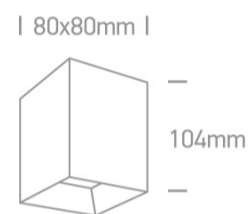

13 Wall & Ceiling LED>Dark Light Pro Square Cubes

12110HA/W/W

10W COB LED ceiling downlight, ideal for residential and commercial illumination.

Complete with non-dimmable LED driver.

Complies with standard EN60598-1 and any other specific standards.

Downloads

Dimensions

Physical Specification

Item Group	13 Wall & Ceiling LED
Family	Dark Light Pro Square Cubes
Order Code	12110HA/W/W
Colour	White
Material	Aluminium
Shape	Rectangular
Length	80mm
Width	80mm
Height	104mm
Surface Ceiling	Yes
Indoor	Yes
Adjustable	No

Illumination Data

Colour Temperature	3000K
Lumen Output	800lm
Light Efficiency	80lm/W
CRI	80
Beam Angle	60°
Illumination Diagram	
Dark Light	Yes

Packing Info

Box Weight	0.475kg
Pcs/Carton	48
Barcode	5291889060949
HS Code	9405409900