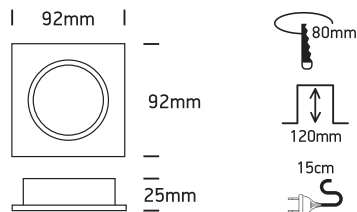

INSTALLATION MANUAL

50105D7

100-240V | MR16 | GU10 | 50W | IP20 | Aluminium

Warnings:

1. Make sure that the product is installed properly before connecting to electricity.
2. Do not cover the fitting.
3. Maintenance and installation should only be carried out by a professional electrician.