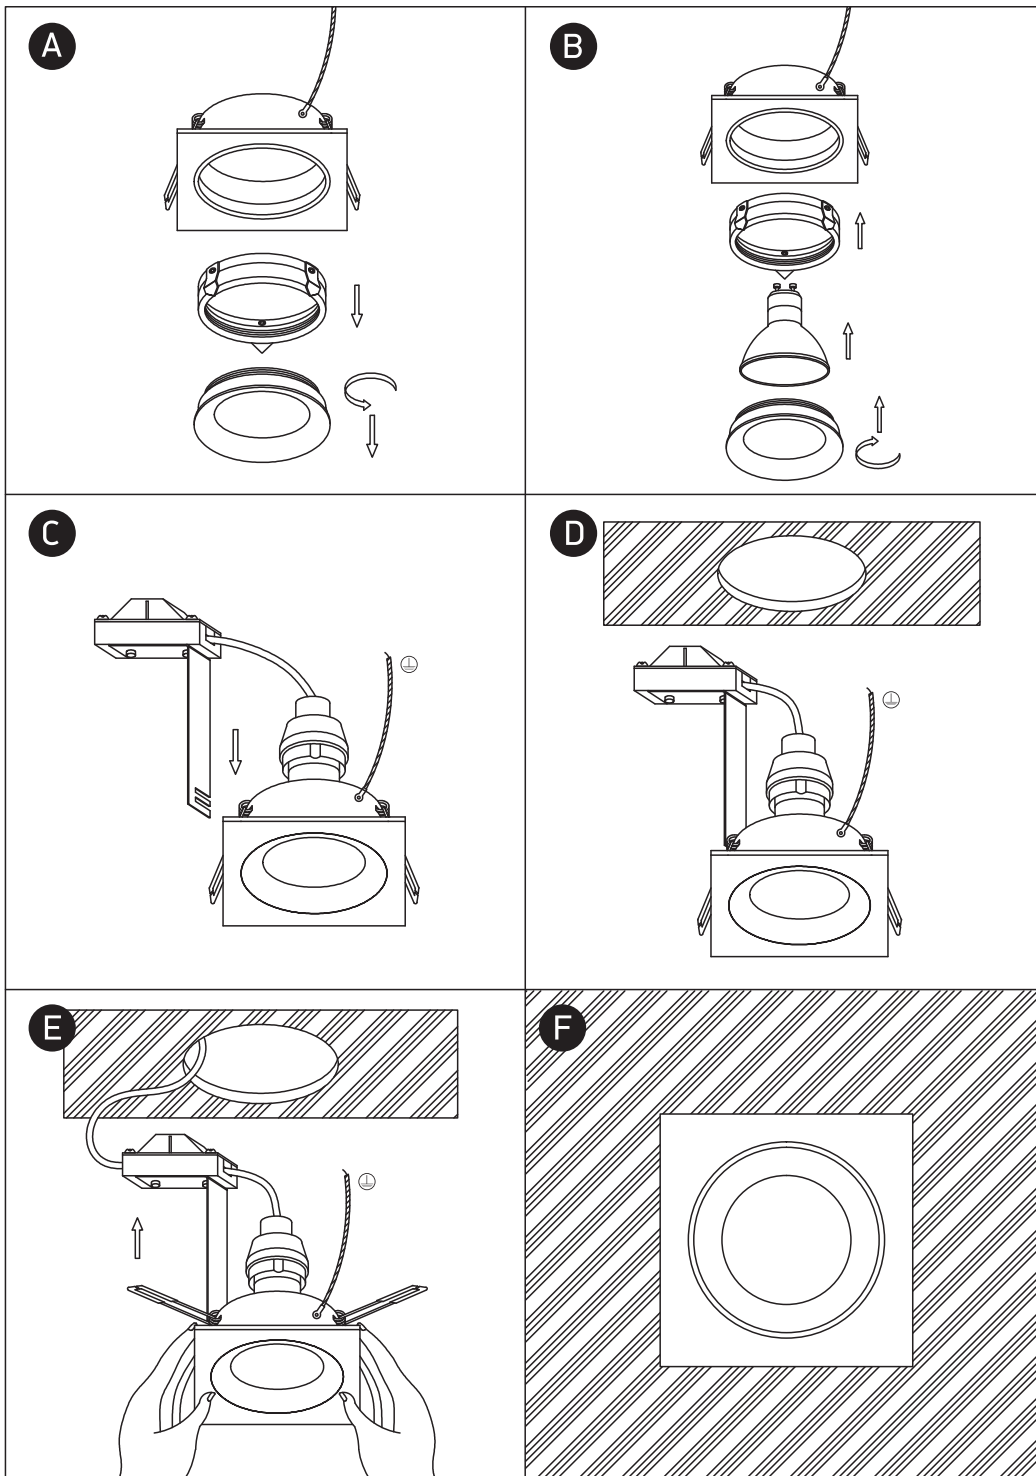

INSTALLATION MANUAL

50105D7

100-240V | MR16 | GU10 | 50W | IP20 | Aluminium

Warnings:

1. Make sure that the product is installed properly before connecting to electricity.
2. Do not cover the fitting.
3. Maintenance and installation should only be carried out by a professional electrician.