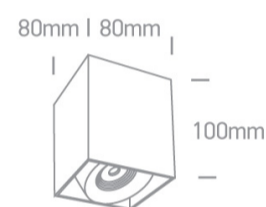

13 Wall & Ceiling LED>Adjustable COB Ceiling Lights

12108XA/W/W

Surface dimmable cylinder with COB LED.

Complete with 350mA constant current dimmable driver.

Complies with standard EN60598-1 and any other specific standards.

Downloads

Dimensions

Physical Specification

Item Group	13 Wall & Ceiling LED
Family	Adjustable COB Ceiling Lights
Order Code	12108XA/W/W
Colour	White
Material	Aluminium
Shape	Rectangular
Length	80mm
Width	80mm
Height	100mm
Surface Ceiling	Yes
Indoor	Yes
Adjustable	No

Illumination Data

Colour Temperature	3000K
Lumen Output	640lm
Light Efficiency	80lm/W
CRI	90
Beam Angle	36°
Illumination Diagram	

Packing Info

Box Weight	0.572kg
Pcs/Carton	36
Barcode	5291889064718
HS Code	9405413990