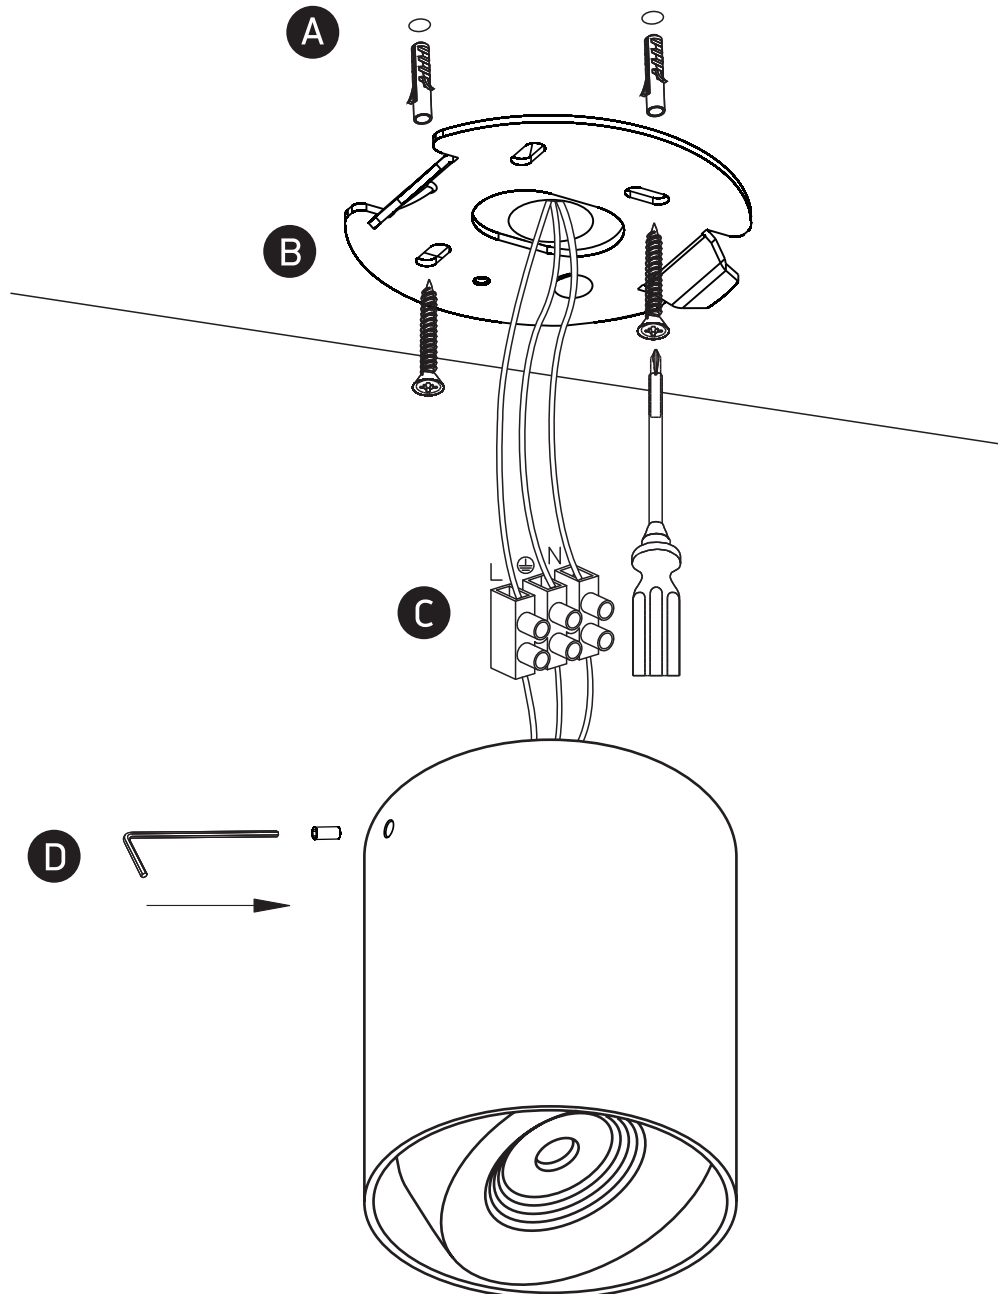

INSTALLATION MANUAL

12108X

ecolight

| 80mm |

—

100mm

—

one
LIGHT

230V | COB LED | 8W | IP20 | Aluminium | Adjustable

Complete with 350mA driver.

90
CRI

Warnings:

1. Make sure that the product is installed properly before connecting to electricity.
2. Do not cover the fitting.
3. Maintenance and installation should only be carried out by a professional electrician.