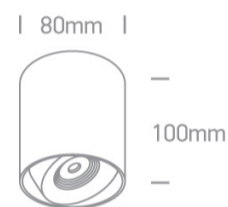

13 Wall & Ceiling LED>Adjustable COB Ceiling Lights

12108X/W/W

Surface dimmable cylinder with COB LED.

Complete with 350mA constant current dimmable driver.

Complies with standard EN60598-1 and any other specific standards.

Downloads

Dimensions

Physical Specification

Item Group	13 Wall & Ceiling LED
Family	Adjustable COB Ceiling Lights
Order Code	12108X/W/W
Colour	White
Material	Aluminium
Shape	Circular
Height	100mm
Diameter	80mm
Surface Ceiling	Yes
Indoor	Yes
Adjustable	No

Illumination Data

Colour Temperature	3000K
Lumen Output	640lm
Light Efficiency	80lm/W
CRI	90
Beam Angle	36°
Illumination Diagram	

Packing Info

Box Weight	0.525kg
Pcs/Carton	36
Barcode	5291889064701
HS Code	9405413990