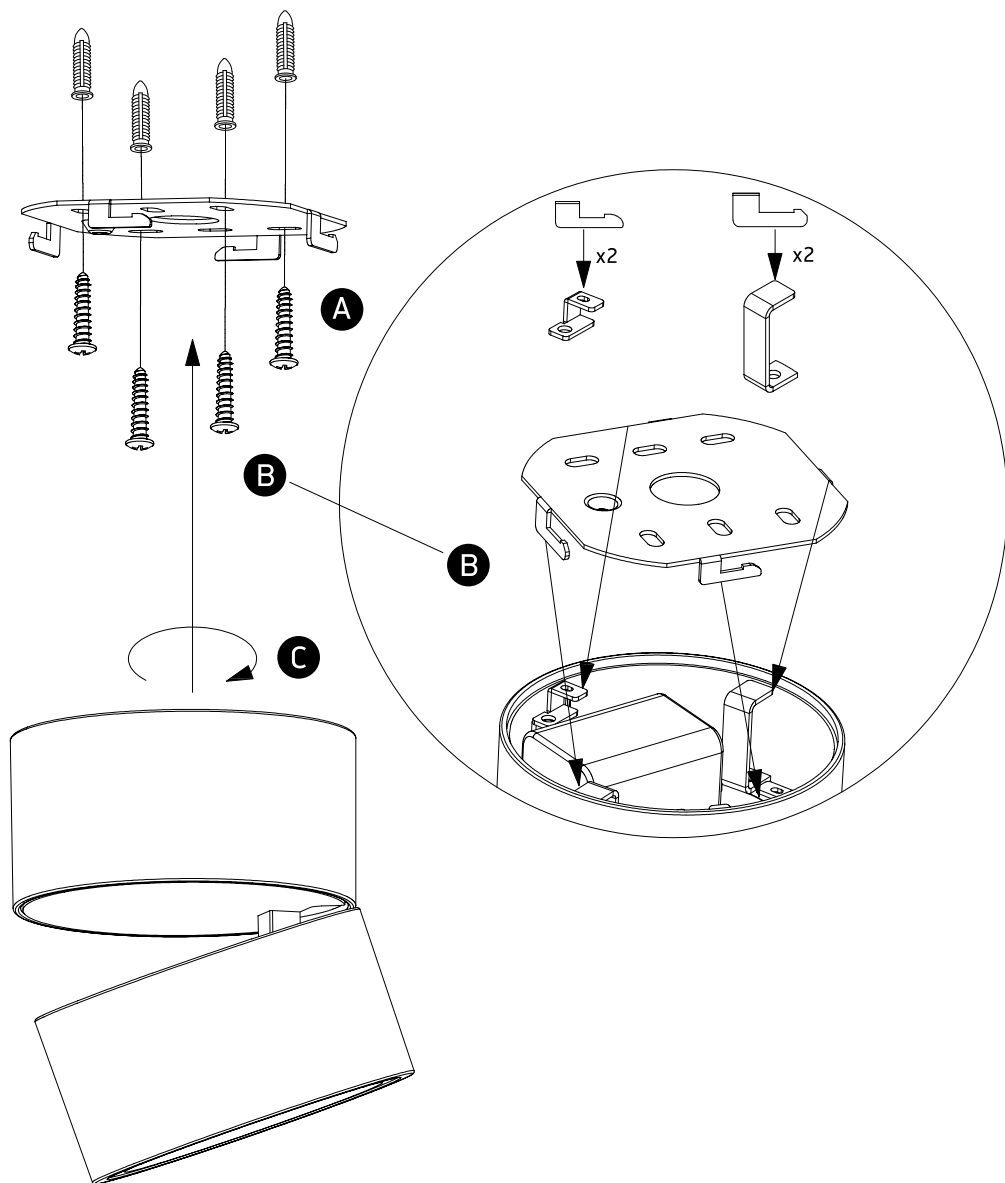

INSTALLATION MANUAL

12108LA

LED
BUILT IN

ADJUSTABLE

90
CRI

CE ENEC UK CA

RoHS
COMPLIANT

230V | COB LED | 8W | IP20 | Aluminium | Adjustable
Complete with 700mA driver.

Warnings:

1. Make sure that the product is installed properly before connecting to electricity.
2. Do not cover the fitting.
3. Maintenance and installation should only be carried out by a professional electrician.