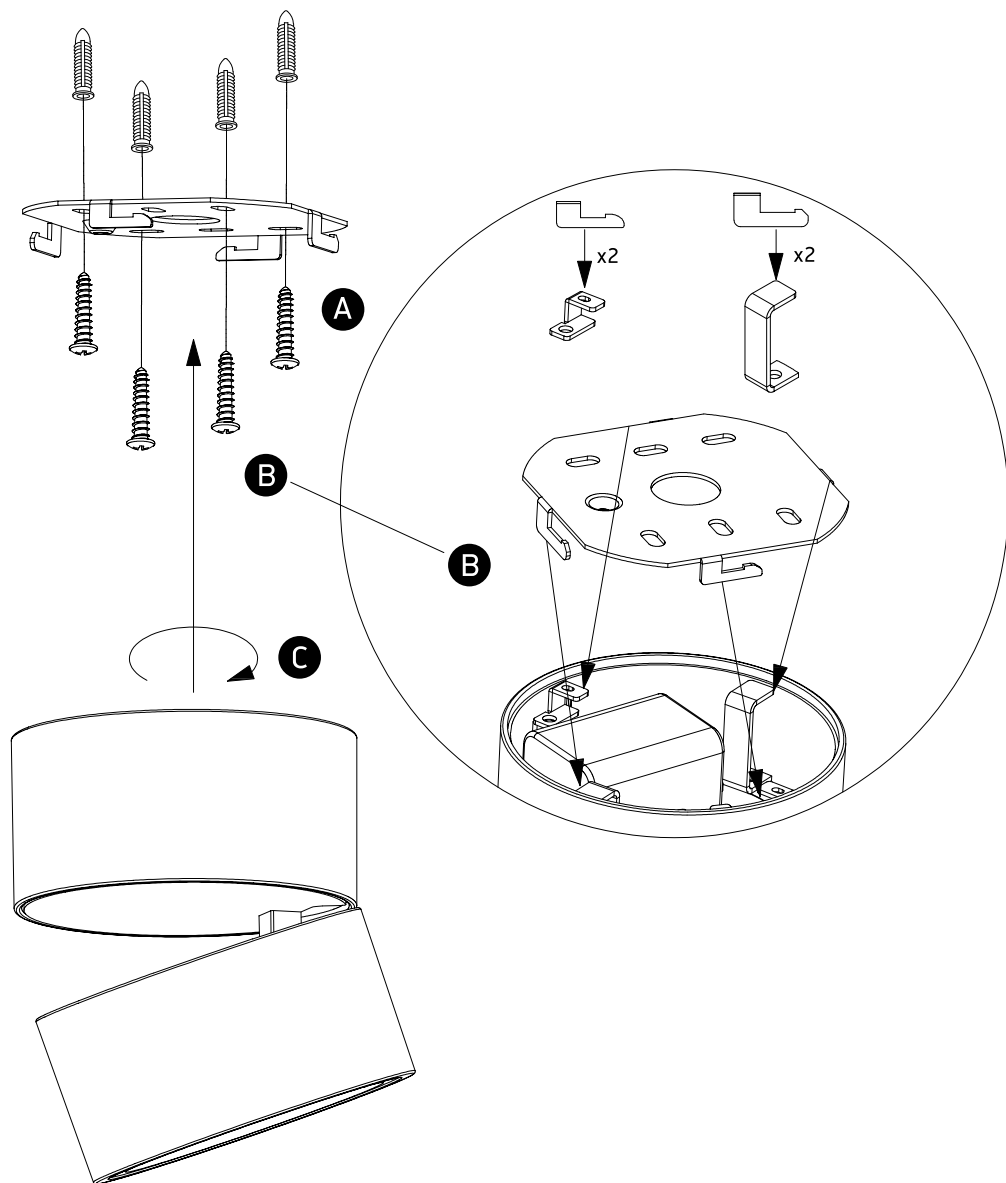

# INSTALLATION MANUAL

12108LA

**LED**  
BUILT IN

ADJUSTABLE

90  
CRI

CE EAC UK CA

RoHS  
COMPLIANT

230V | COB LED | 8W | IP20 | Aluminium | Adjustable  
Complete with 700mA driver.

**Warnings:**

1. Make sure that the product is installed properly before connecting to electricity.
2. Do not cover the fitting.
3. Maintenance and installation should only be carried out by a professional electrician.