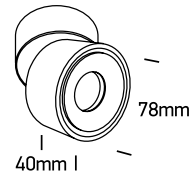

# INSTALLATION MANUAL

12108LA

**LED**  
BUILT IN

ADJUSTABLE

90  
CRI

CE EAC UK CA

RoHS  
COMPLIANT

230V | COB LED | 8W | IP20 | Aluminium | Adjustable  
Complete with 700mA driver.