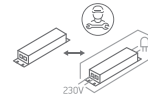

## 12108D, 12122D

**ecolight**

DARK  
LIGHT

12108D

12122D

**one**  
LIGHT

230V | 8W/22W | IP20 | Aluminium  
Complete with driver.

90  
CRI