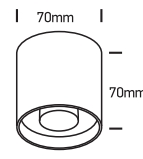

## 12108D, 12122D

**ecolight**

DARK  
LIGHT

12108D

12122D

**one**  
LIGHT

230V | 8W/22W | IP20 | Aluminium  
Complete with driver.

90  
CRI