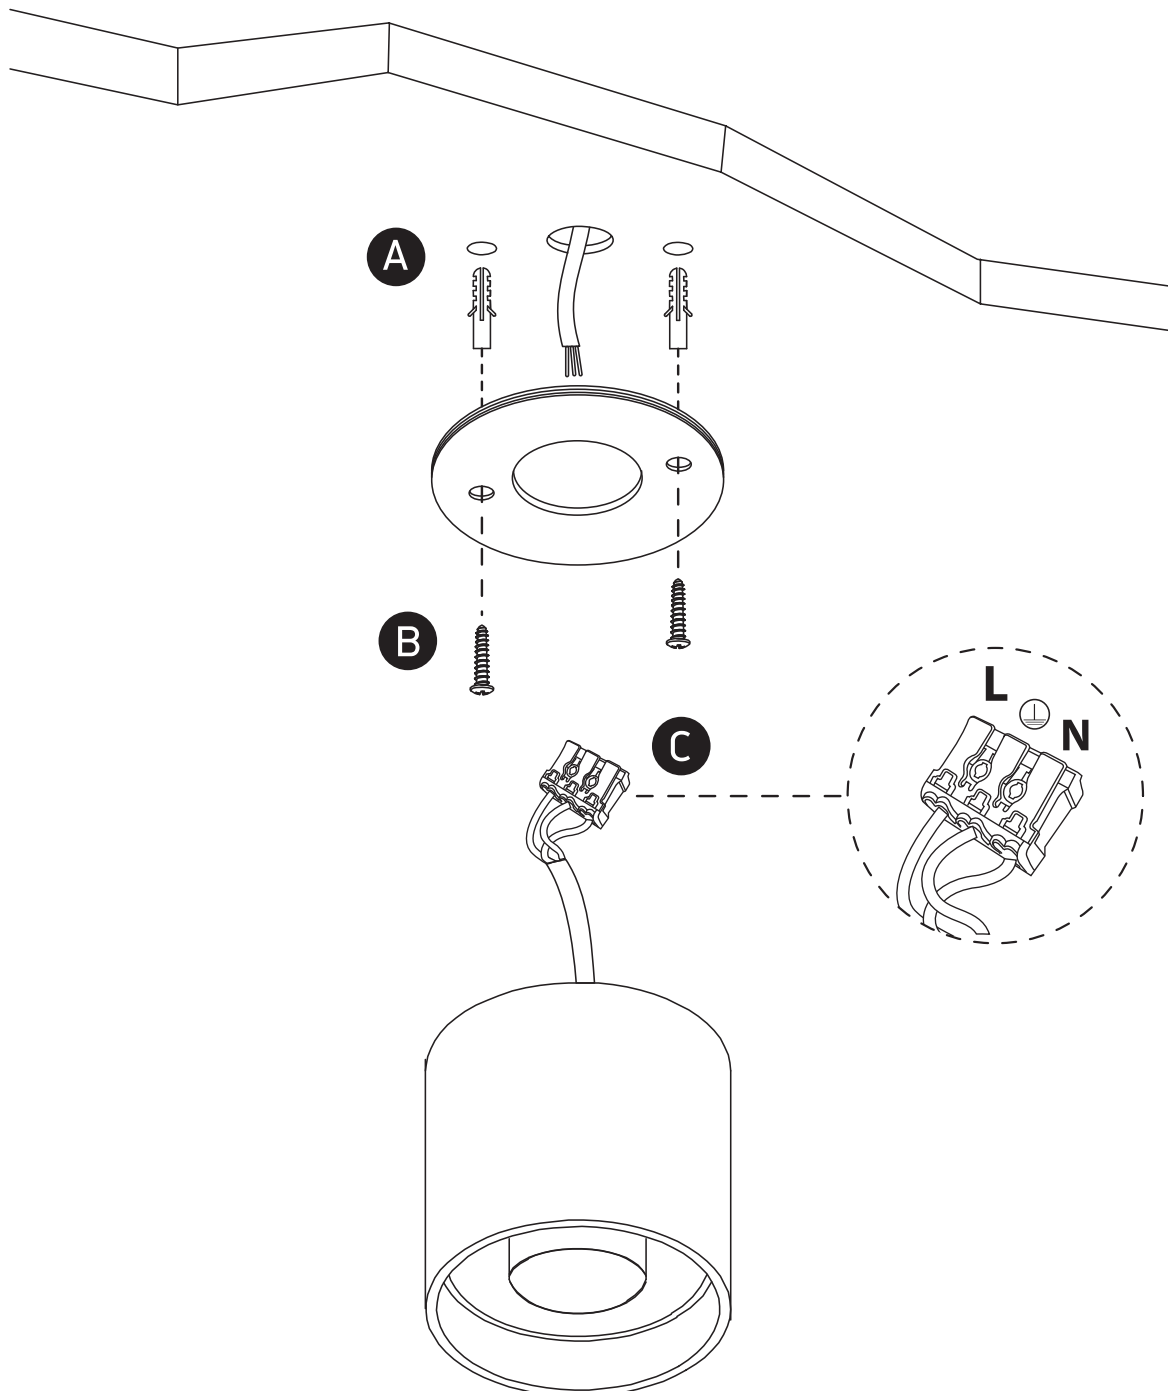

## 12108D, 12122D

**ecolight**

DARK  
LIGHT

12108D

12122D

**one**  
LIGHT

230V | 8W/22W | IP20 | Aluminium  
Complete with driver.

90  
CRI

### Warnings:

1. Make sure that the product is installed properly before connecting to electricity.
2. Do not cover the fitting.
3. Maintenance and installation should only be carried out by a professional electrician.