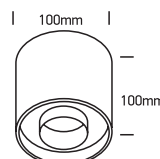

## 12108D, 12122D

**ecolight**

DARK  
LIGHT

12108D

12122D

**one**  
LIGHT

230V | 8W/22W | IP20 | Aluminium  
Complete with driver.

90  
CRI