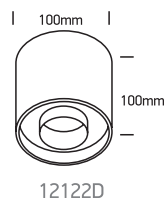

INSTALLATION MANUAL

12108D, 12122D

ecolight

DARK
LIGHT

one
LIGHT

230V | 8W/22W | IP20 | Aluminium
Complete with driver.

90
CRI

Warnings: