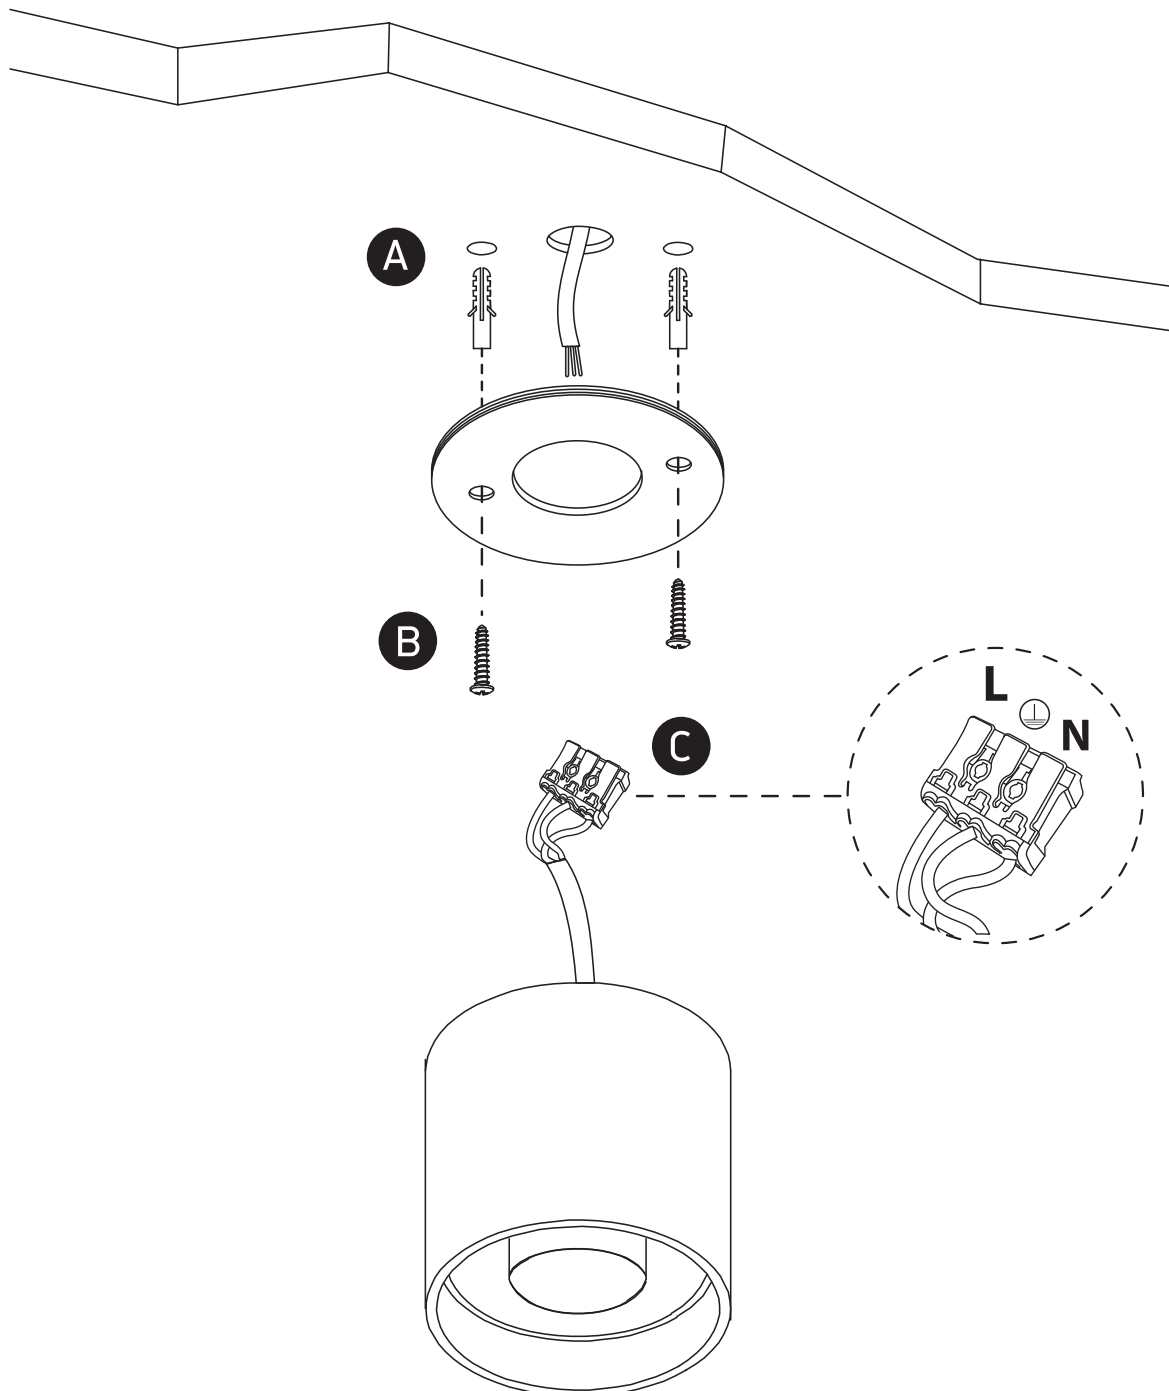

INSTALLATION MANUAL

12108D, 12122D

ecolight

DARK
LIGHT

one
LIGHT

230V | 8W/22W | IP20 | Aluminium
Complete with driver.

90
CRI

Warnings:

1. Make sure that the product is installed properly before connecting to electricity.
2. Do not cover the fitting.
3. Maintenance and installation should only be carried out by a professional electrician.