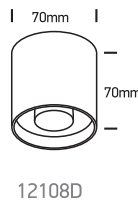

INSTALLATION MANUAL

12108D, 12122D

ecolight

DARK
LIGHT

one
LIGHT

230V | 8W/22W | IP20 | Aluminium
Complete with driver.

90
CRI

Warnings: