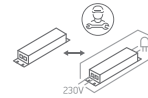

INSTALLATION MANUAL

12108D, 12122D

ecolight

DARK
LIGHT

one
LIGHT

230V | 8W/22W | IP20 | Aluminium
Complete with driver.

90
CRI

Warnings: