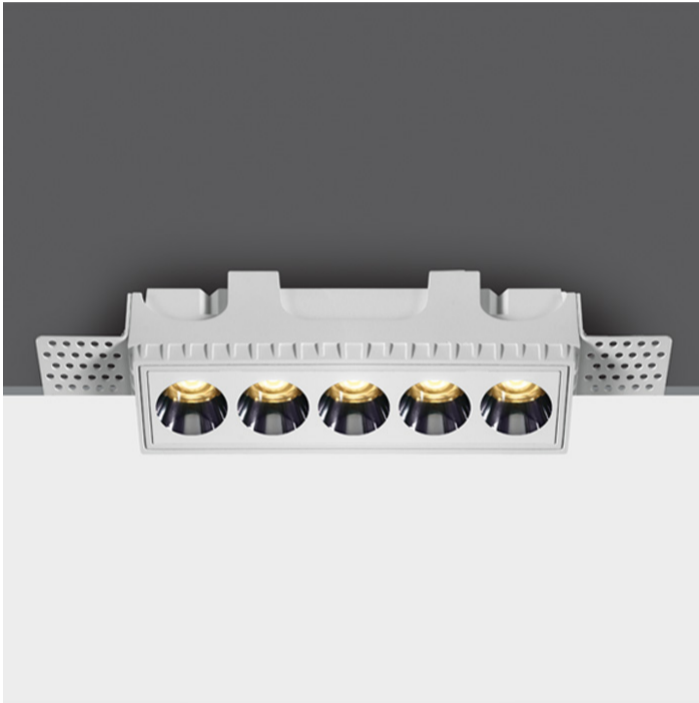

New 2022 Edition 3>Recessed Spots Fixed LED

50012HTR/W/W

12W Trimless Dark light recessed spot, IP20.

Complete with 700mA driver.

Complies with standard EN60598-1 and any other specific standards.

Downloads

Dimensions

Physical Specification

Item Group	New 2022 Edition 3
Family	Recessed Spots Fixed LED
Order Code	50012HTR/W/W
Colour	White
Material	Aluminium
Shape	Rectangular
Length	137mm
Width	40mm
Height	60mm
Cutout Hole Width	145mm
Cutout Hole Length	41mm
Recessed trimless ceiling	Yes

Depth Required

100mm

Завантажено з mamadecor.ua

Indoor

Yes

Adjustable

No

Electrical Characteristics