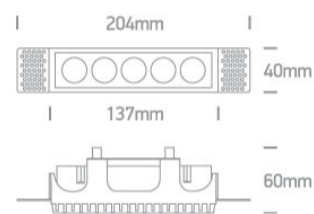

New 2022 Edition 3>Recessed Spots Fixed LED

50012HTR/W/W

12W Trimless Dark light recessed spot, IP20.

Complete with 700mA driver.

Complies with standard EN60598-1 and any other specific standards.

Downloads

Dimensions

Physical Specification

Item Group	New 2022 Edition 3
Family	Recessed Spots Fixed LED
Order Code	50012HTR/W/W
Colour	White
Material	Aluminium
Shape	Rectangular
Length	137mm
Width	40mm
Height	60mm
Cutout Hole Width	145mm
Cutout Hole Length	41mm
Recessed trimless ceiling	Yes

Depth Required

100mm

Завантажено з mamadecor.ua

Indoor

Yes

Adjustable

No

Electrical Characteristics