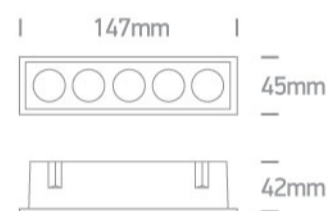

02 Recessed Spots Fixed LED>The Mirror Dark Light Range

50012H/W/W

12W Dark light recessed spot, IP20.

Complete with 700mA driver.

Complies with standard EN60598-1 and any other specific standards.

Downloads

Dimensions

Physical Specification

Item Group	02 Recessed Spots Fixed LED
Family	The Mirror Dark Light Range
Order Code	50012H/W/W
Colour	White
Material	Aluminium
Shape	Rectangular
Length	147mm
Width	45mm
Height	42mm
Cutout Hole Width	140mm
Cutout Hole Length	36mm
Recessed Ceiling	Yes

Depth Required

80mm

Завантажено з mamadecor.ua

Indoor

Yes

Adjustable

No

Electrical Characteristics