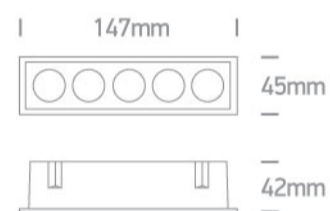

02 Recessed Spots Fixed LED>The Mirror Dark Light Range

50012H/B/W

12W Dark light recessed spot, IP20.

Complete with 700mA driver.

Complies with standard EN60598-1 and any other specific standards.

Downloads

Dimensions

Physical Specification

Item Group	02 Recessed Spots Fixed LED
Family	The Mirror Dark Light Range
Order Code	50012H/B/W
Colour	Black
Material	Aluminium
Shape	Rectangular
Length	147mm
Width	45mm
Height	42mm
Cutout Hole Width	140mm
Cutout Hole Length	36mm
Recessed Ceiling	Yes

Depth Required

80mm

Завантажено з mamadecor.ua

Indoor

Yes

Adjustable

No

Electrical Characteristics