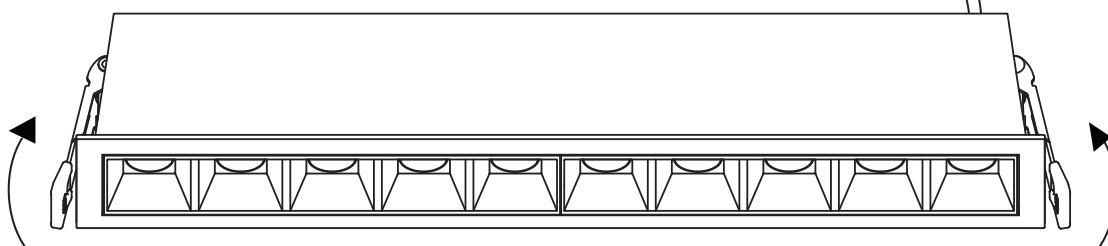

INSTALLATION MANUAL

50006B

ecolight

90
CRI

230V | COB LED | 40W | IP20 | Die cast
Complete with 1000mA driver.

54mm

47mm

one
LIGHT

A

B

C

Warnings:

1. Make sure that the product is installed properly before connecting to electricity.
2. Do not cover the fitting.
3. Maintenance and installation should only be carried out by a professional electrician.