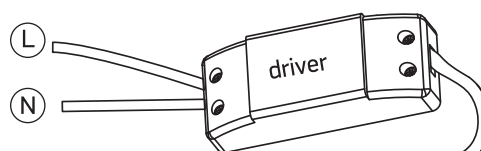

INSTALLATION MANUAL

50006B

ecolight

90
CRI

230V | COB LED | 40W | IP20 | Die cast
Complete with 1000mA driver.

54mm

47mm

one
LIGHT

A

B

C

Warnings:

1. Make sure that the product is installed properly before connecting to electricity.
2. Do not cover the fitting.
3. Maintenance and installation should only be carried out by a professional electrician.