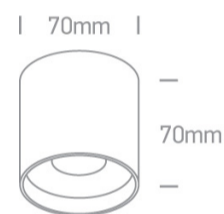

## Dimensions

## Physical Specification

Item Group	13 Wall & Ceiling LED
Family	LED Fashion Cylinders
Order Code	12108C/W/W
Colour	White
Material	Die Cast
Shape	Circular
Height	70mm
Diameter	70mm
Surface Ceiling	Yes
Indoor	Yes
Adjustable	No

#### Illumination Data

Colour Temperature	3000K
Lumen Output	520lm
Light Efficiency	65lm/W
CRI	90
Beam Angle	38°
Illumination Diagram	

#### Packing Info

Box Length	7,5cm
Box Width	7,5cm
Box Height	7,5cm
Box Weight	0.298kg
Pcs/Carton	50
Barcode	5291889059363
HS Code	9405413990

Certification & Warranty

Warranty

3 Years

Weee Directive

Yes

switch to  
**one light!**