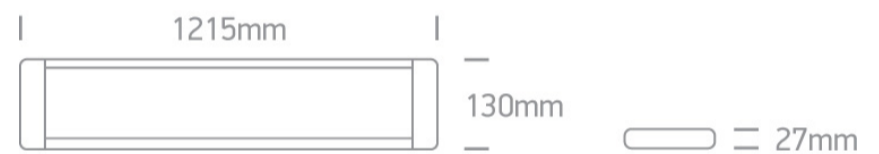

11 Office & Kitchen>The LED Linear Range

38248M/W/C

48W LED fitting ideal for office installation, IP20.

Supplied with non-dimmable LED driver.

Complies with standard EN60598-1 and any other specific standards.

Downloads

Dimensions

Accessories

050090

Physical Specification

Item Group

11 Office & Kitchen

Family

The LED Linear Range

Order Code

38248M/W/C

Colour

White

Material

Aluminium + Plastic

Shape

Rectangular

Length	1215mm
Width	130mm
Height	27mm
Surface Ceiling	Yes
Indoor	Yes

Electrical Characteristics

Gear	Built In
Fitting + Driver	
Input Voltage	220-240V
50 Hz	Yes
60 Hz	Yes
Safety Class	
Power(Watts)	48W
IP Rating	IP20
Light Source	LED built in
Dimmable	No
F Mark	