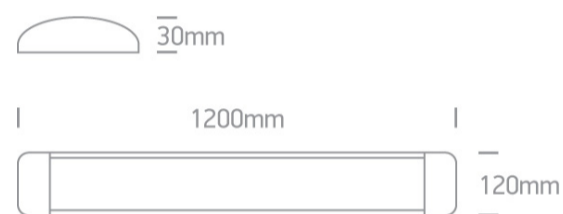

Dimensions