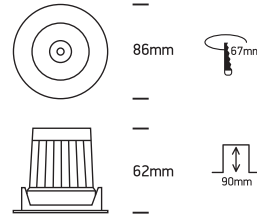

INSTALLATION MANUAL

11109KD

ecolight

230V | 9,2W | IP20 | Aluminium | Adjustable

Complete with LED dimmable driver

PRODUCT DESCRIPTION

LED ceiling light integrates compact housing design and outstanding optical performance. It has COB as light source, high power efficiency, up to 90% energy saving compared to traditional Halogen lamp. No UV and Cool Beam (no IR). Complies with CE and RoHS standard.