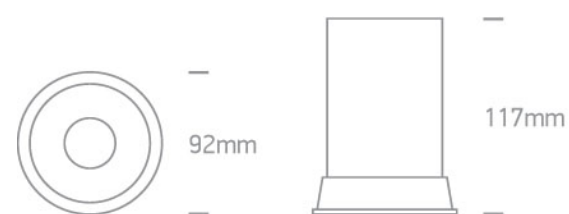

03 Recessed Spots Adjustable>The Fire Rated GU10 Range

11109FA/W

Recessed adjustable Fire Rated Dark Light MR16 spot with GU10 lampholder.

Complies with standard EN60598-1 and any other specific standards.

Downloads

Dimensions

Gallery

Physical Specification

Item Group

03 Recessed Spots Adjustable

Family

The Fire Rated GU10 Range

Height

117mm

Diameter	92mm
Cutout Hole Diameter	85mm
Recessed Ceiling	Yes
Depth Required	160mm
Indoor	Yes
Adjustable	1 Direction

Electrical Characteristics

Gear	No
------	----

Fitting + Driver

Input Voltage	100-240V
50 Hz	Yes
60 Hz	Yes
Safety Class	
Power(Watts)	10W
IP Rating	IP20
Light Source	Replaceable lamp
Lamp Holder	GU10
Number of Lamps	1
Dimmable	N/A
F Mark	