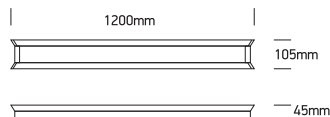

INSTALLATION MANUAL

38236R

ecolight

100-240V | 50/60Hz | 43W | IP20 | 30000 Hrs

Complete with driver.

one
LIGHT

SCREWS 4x16mm
0.6N/m

Warnings: