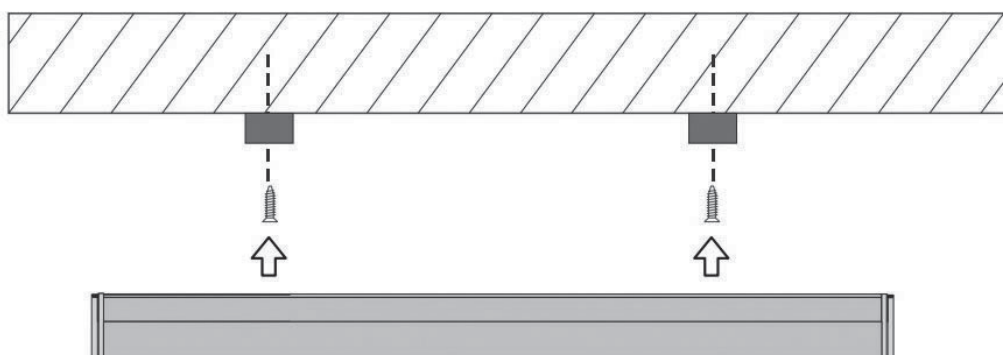

INSTALLATION MANUAL

38236R

ecolight

100-240V | 50/60Hz | 43W | IP20 | 30000 Hrs

Complete with driver.

one
LIGHT

SCREWS 4x16mm
0.6N/m

Warnings: