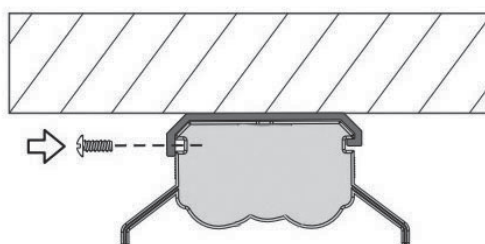

INSTALLATION MANUAL

38236R

ecolight

100-240V | 50/60Hz | 43W | IP20 | 30000 Hrs

Complete with driver.

one
LIGHT

SCREWS 4x16mm
0.6N/m

Warnings: