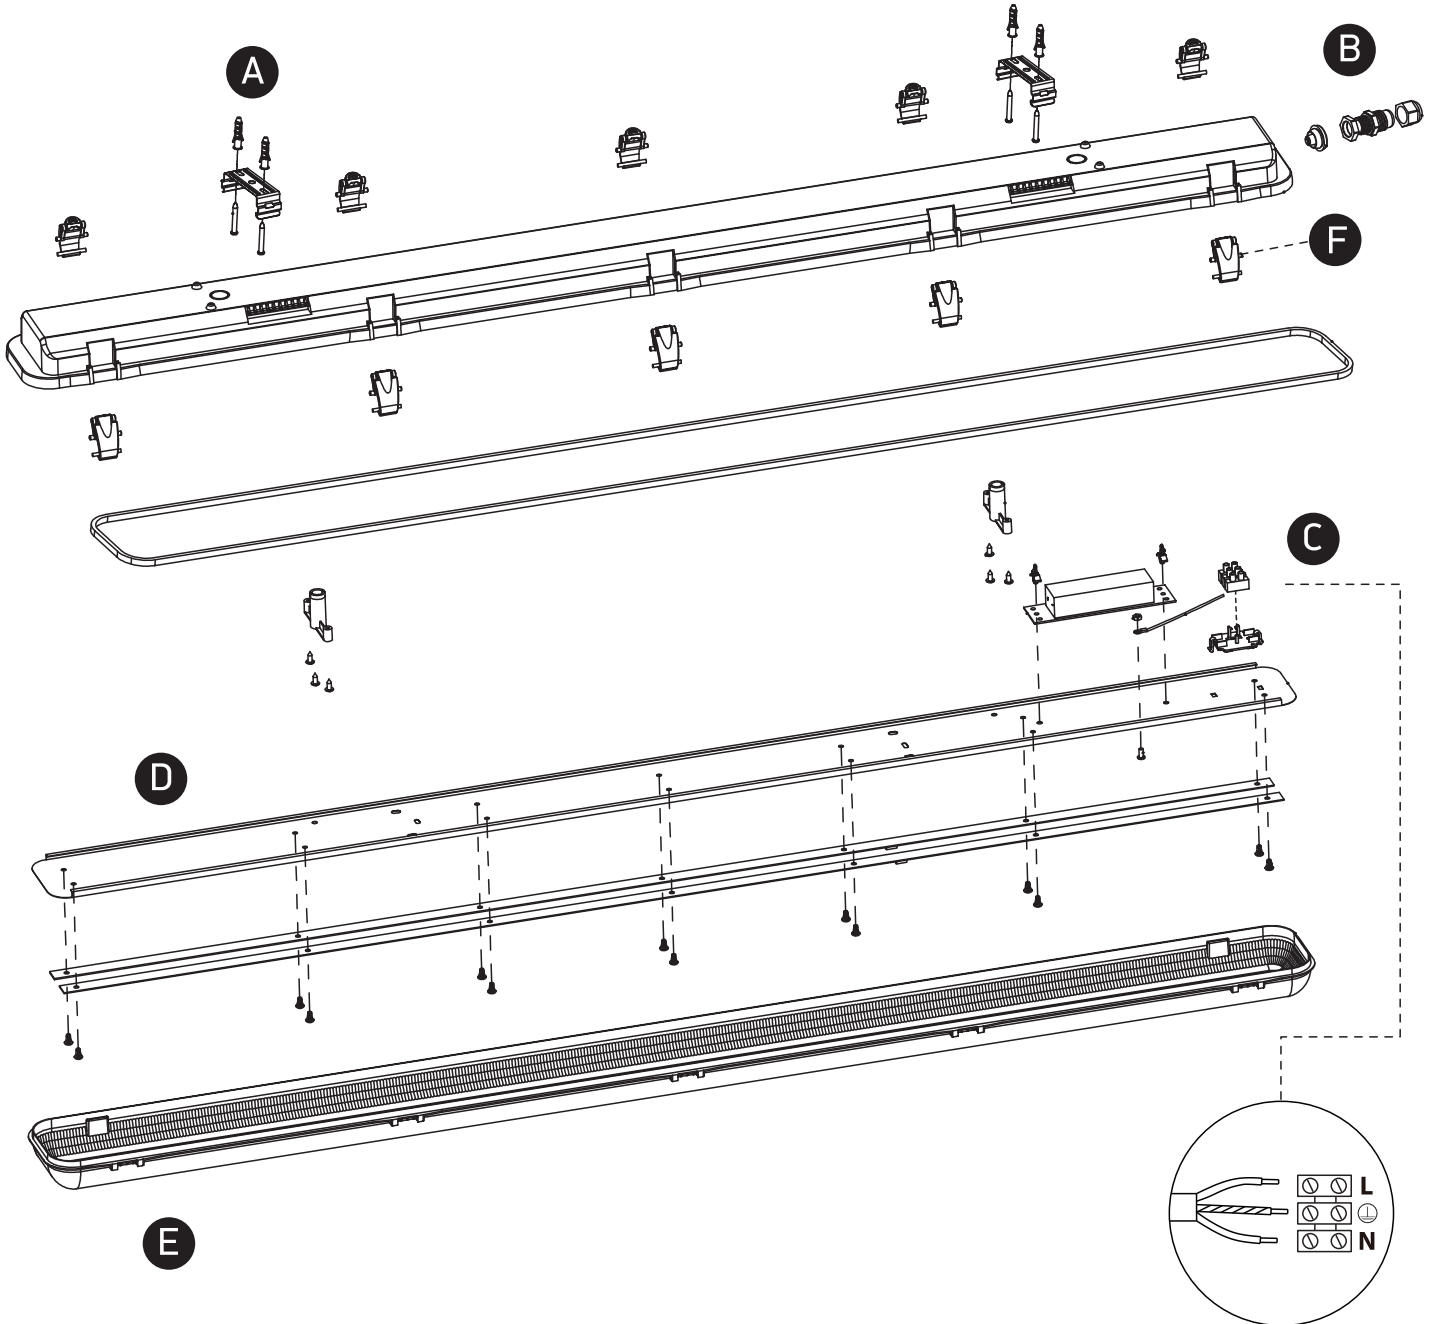

INSTALLATION MANUAL

38236M, 38258M

80
CRI

Complete with driver / Stainless steel clips

38236M: 60W | SMD 2835 | 230V | PC + opal PC diffuser

38258M: 70W | SMD 2835 | 230V | PC + opal PC diffuser

Warnings:

1. Make sure that the product is installed properly before connecting to electricity.
2. Do not cover the fitting.
3. Maintenance and installation should only be carried out by a professional electrician.