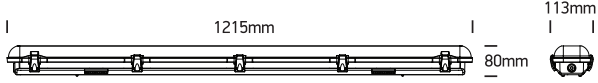

INSTALLATION MANUAL

38236M, 38258M

80
CRI

Complete with driver / Stainless steel clips

38236M: 60W | SMD 2835 | 230V | PC + opal PC diffuser

38258M: 70W | SMD 2835 | 230V | PC + opal PC diffuser

Warnings:

1. Make sure that the product is installed properly before connecting to electricity.
2. Do not cover the fitting.
3. Maintenance and installation should only be carried out by a professional electrician.