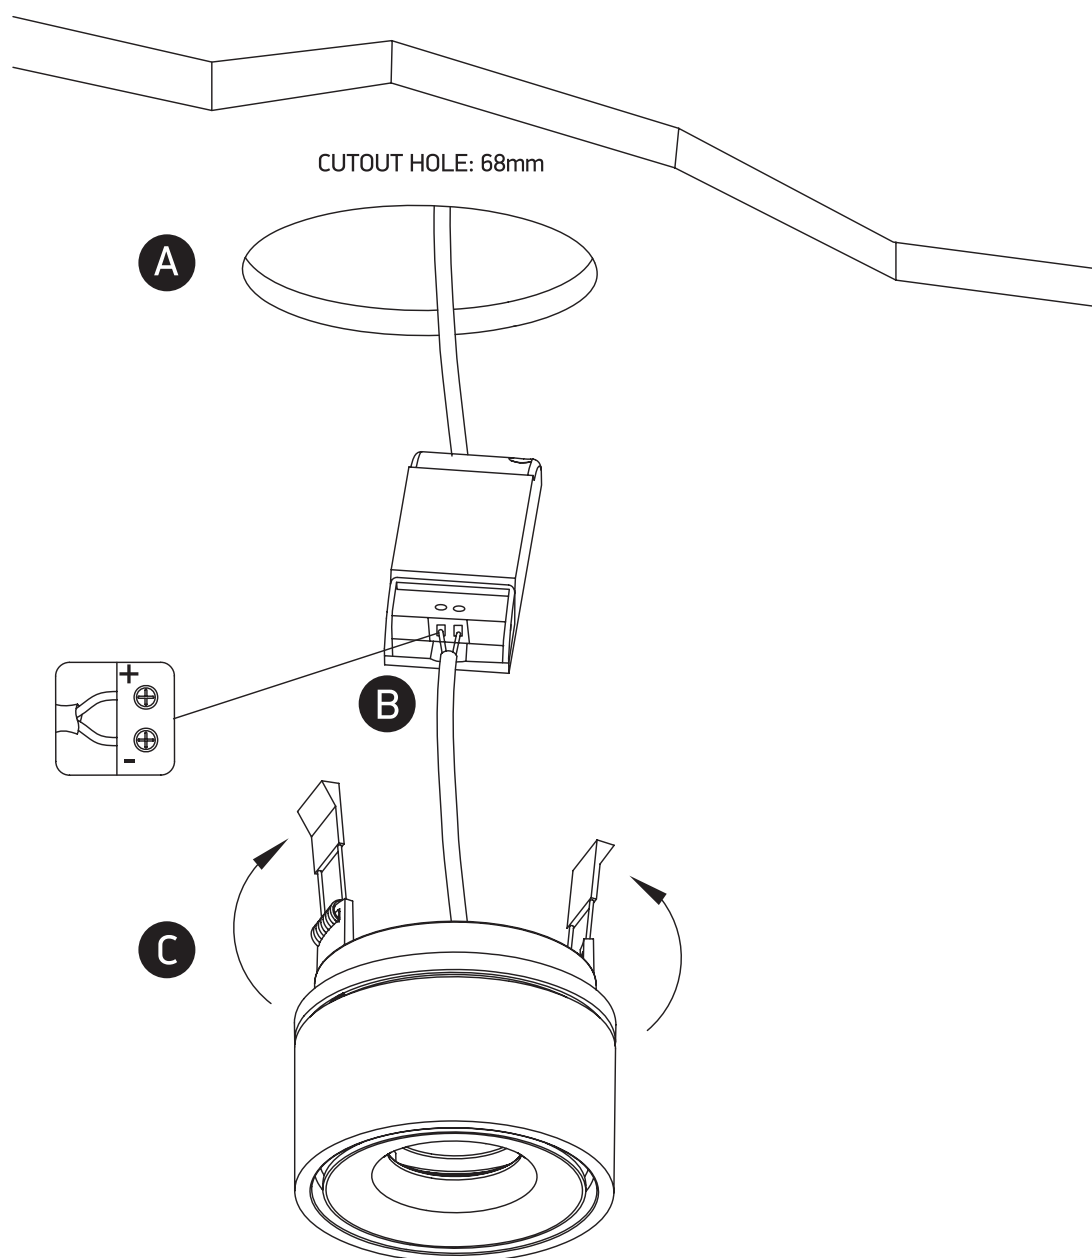

INSTALLATION MANUAL

11108LA

ecolight

ADJUSTABLE

80
CRI

78mm

40mm ∅

one
LIGHT

230V | COB LED | 8W | IP20 | Aluminium | Adjustable
Complete with 200mA driver.

Warnings:

1. Make sure that the product is installed properly before connecting to electricity.
2. Do not cover the fitting.
3. Maintenance and installation should only be carried out by a professional electrician.