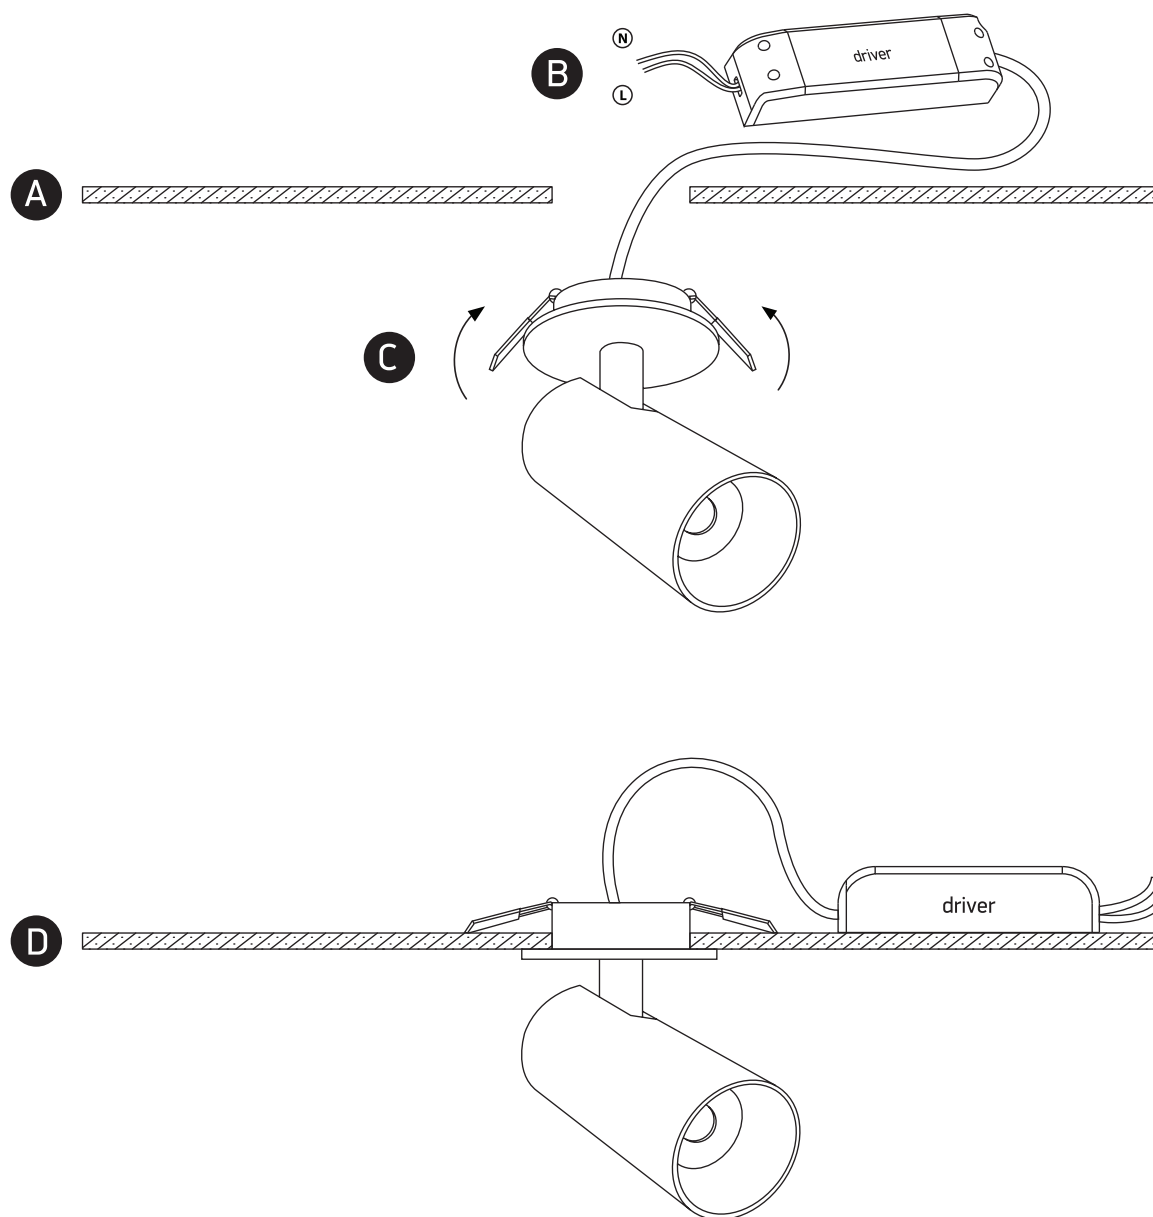

## 11107RA

**ecodownlight**

60mm

700mA | 7W | IP20 | Aluminium | Adjustable

Requires 700mA driver.

90  
CRI

**one**  
LIGHT

### Warnings:

1. Make sure that the product is installed properly before connecting to electricity.
2. Do not cover the fitting.
3. Maintenance and installation should only be carried out by a professional electrician.