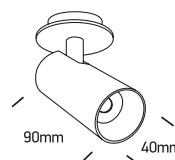

## 11107RA

**ecodownlight**

60mm

700mA | 7W | IP20 | Aluminium | Adjustable

Requires 700mA driver.

90  
CRI

**one**  
LIGHT