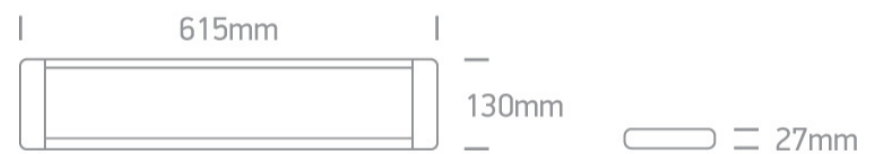

11 Office & Kitchen>The LED Linear Range

38225M/W/C

25W LED fitting ideal for office installation, IP20.

Supplied with non-dimmable LED driver.

Complies with standard EN60598-1 and any other specific standards.

Downloads

Dimensions

Accessories

050090

Physical Specification

Item Group

11 Office & Kitchen

Family

The LED Linear Range

Order Code

38225M/W/C

Colour

White

Material

Aluminium + Plastic

Shape

Rectangular

Length	615mm
Width	130mm
Height	27mm
Surface Ceiling	Yes
Indoor	Yes

Electrical Characteristics

Gear	Built In
------	----------

Fitting + Driver

Input Voltage	220-240V
50 Hz	Yes
60 Hz	Yes
Safety Class	
Power(Watts)	25W
IP Rating	IP20
Light Source	LED built in
Dimmable	No
F Mark	