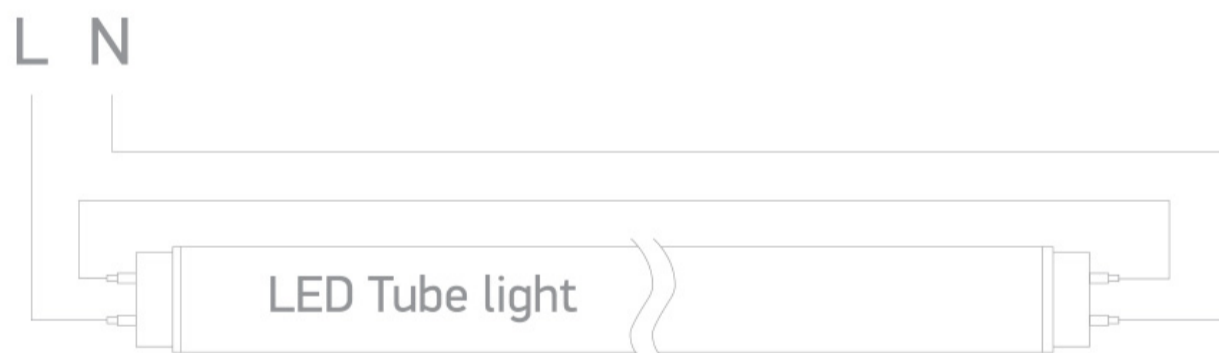

Gallery

Physical Specification