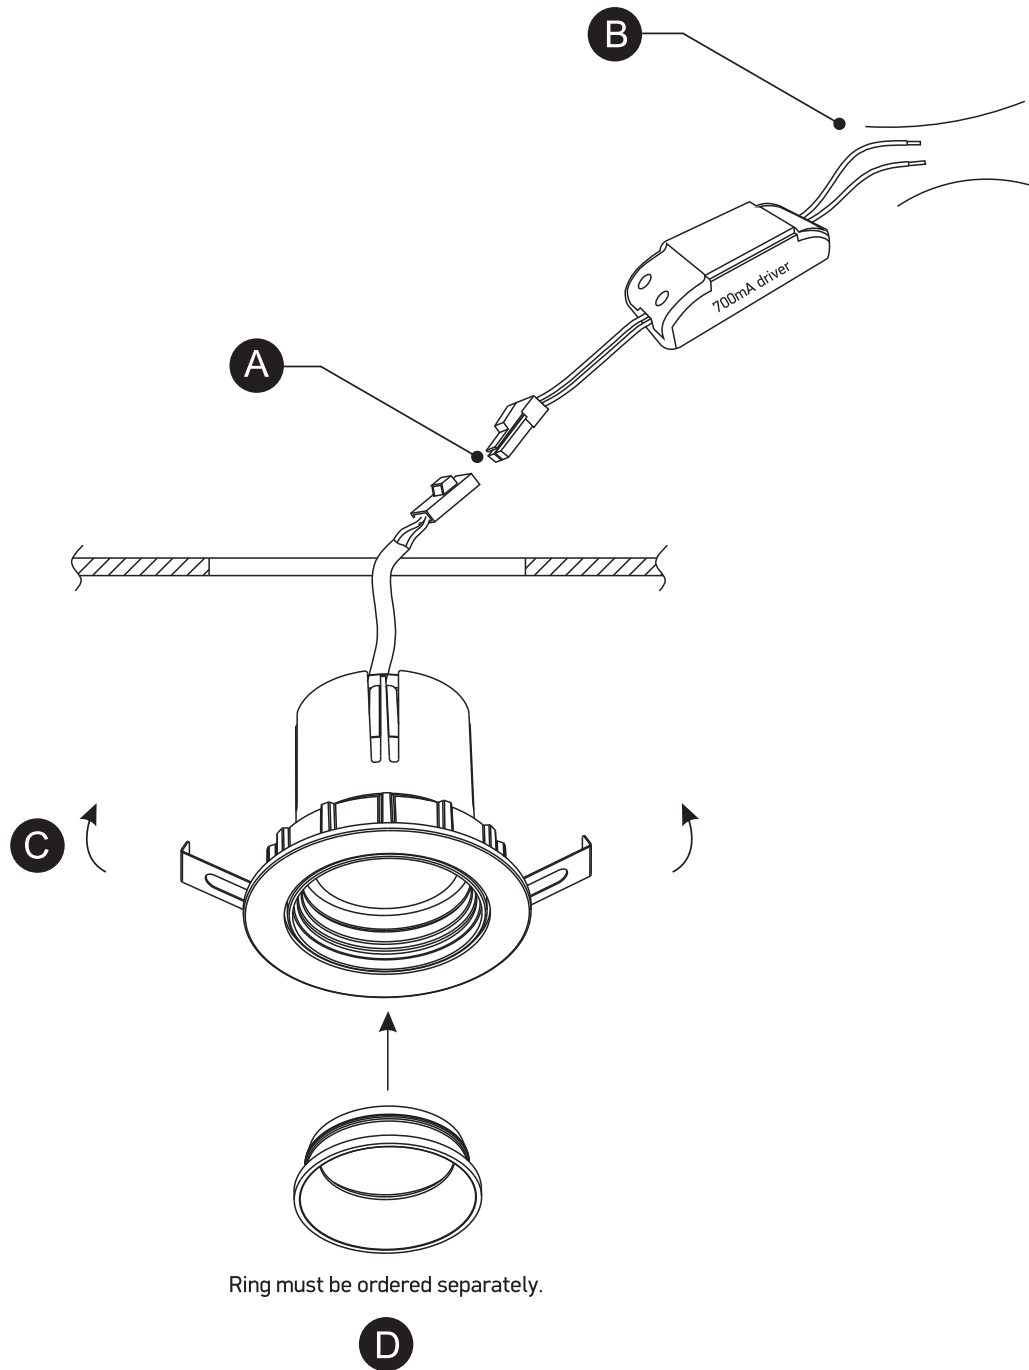

INSTALLATION MANUAL

11107K

ecolight

700mA | 7W | IP20 | Aluminium | Adjustable

Requires 700mA driver / Ring must be ordered separately.

80
CRI

85mm

73mm

one
LIGHT

Warnings:

1. Make sure that the product is installed properly before connecting to electricity.
2. Do not cover the fitting.
3. Maintenance and installation should only be carried out by a professional electrician.