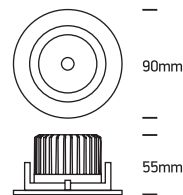

INSTALLATION MANUAL

11107B

ecodownlight

230V | COB LED | 7W | IP20 | Die cast | Adjustable
Complete with 300mA driver.

one
LIGHT

Warnings:

1. Make sure that the product is installed properly before connecting to electricity.
2. Do not cover the fitting.
3. Maintenance and installation should only be carried out by a professional electrician.