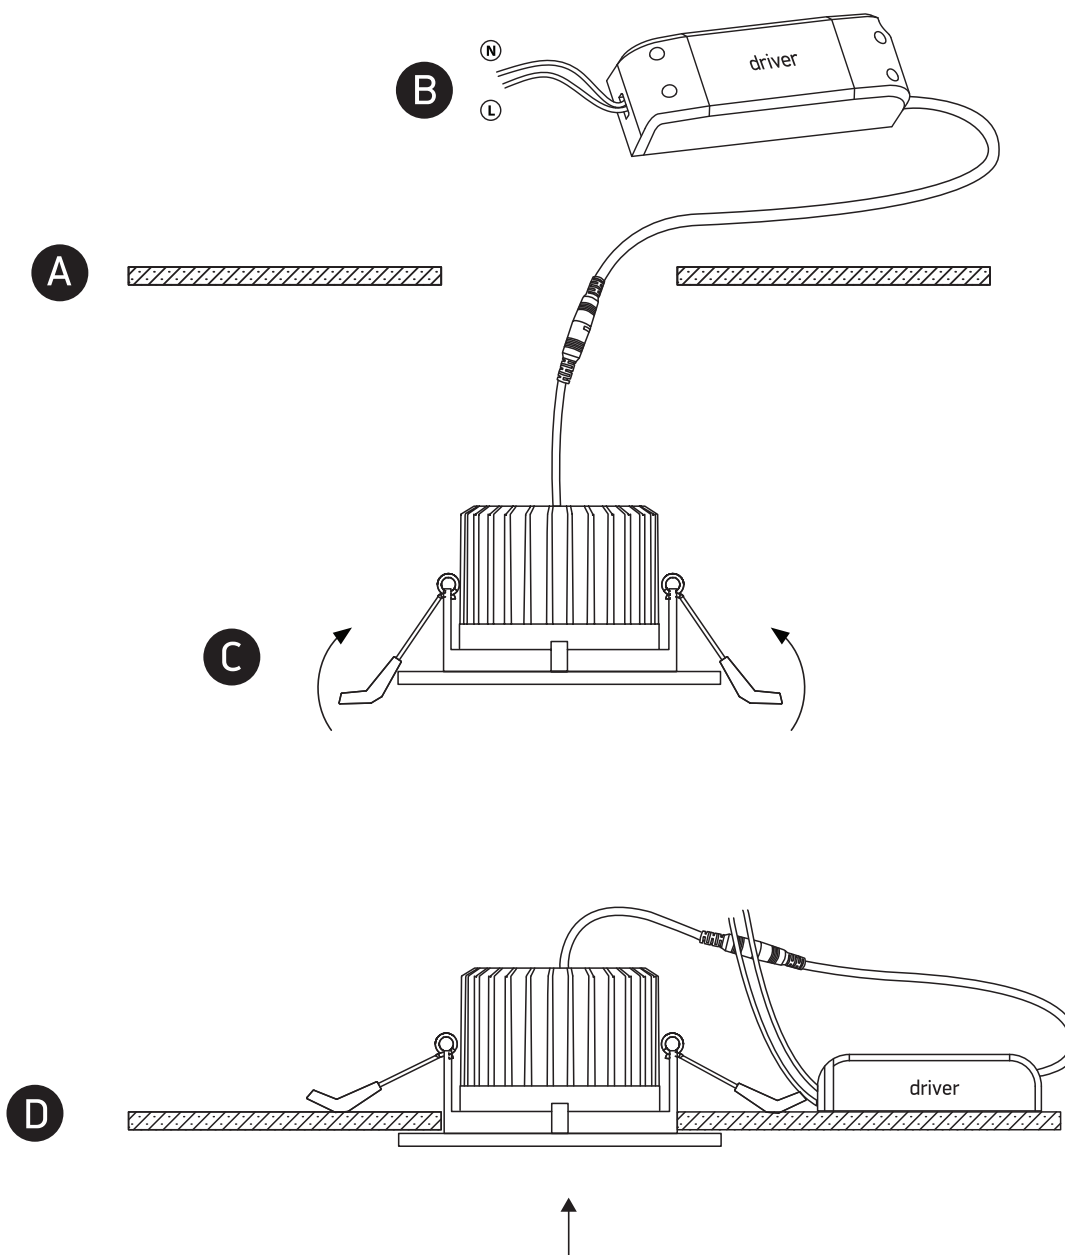

INSTALLATION MANUAL

11107B

ecodownlight

230V | COB LED | 7W | IP20 | Die cast | Adjustable
Complete with 300mA driver.

one
LIGHT

Warnings:

1. Make sure that the product is installed properly before connecting to electricity.
2. Do not cover the fitting.
3. Maintenance and installation should only be carried out by a professional electrician.