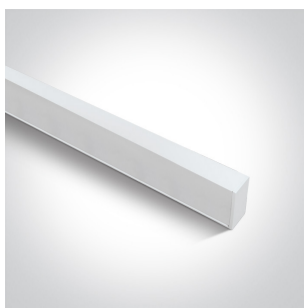

38150E/W

Physical Specification

Item Group	11 Office & Kitchen
Family	LED Linear Profiles Medium size
Order Code	38150C/W/C
Colour	White
Material	Aluminium
Shape	Rectangular
Length	1200mm
Width	70mm
Height	35mm
Surface Ceiling	Yes
Suspended Ceiling	Yes
Indoor	Yes
Adjustable	No

Electrical Characteristics

Gear	Built In
Fitting + Driver	
Input Voltage	220-240V
50 Hz	Yes
60 Hz	Yes
Safety Class	
Power(Watts)	40W
IP Rating	IP20