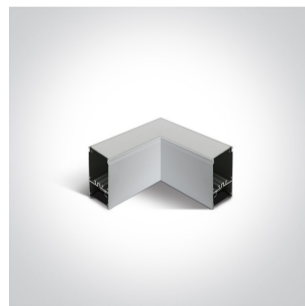

11 Office & Kitchen>LED Linear Profiles Medium size

38150C/W/C

40W UGR19 Linear system with diffuser for surface or suspended installation, ideal for offices.

Complete with 1000mA driver

Complies with standard EN60598-1 and any other specific standards.

Downloads

Dimensions

Gallery

Accessories

050170

050170C/W